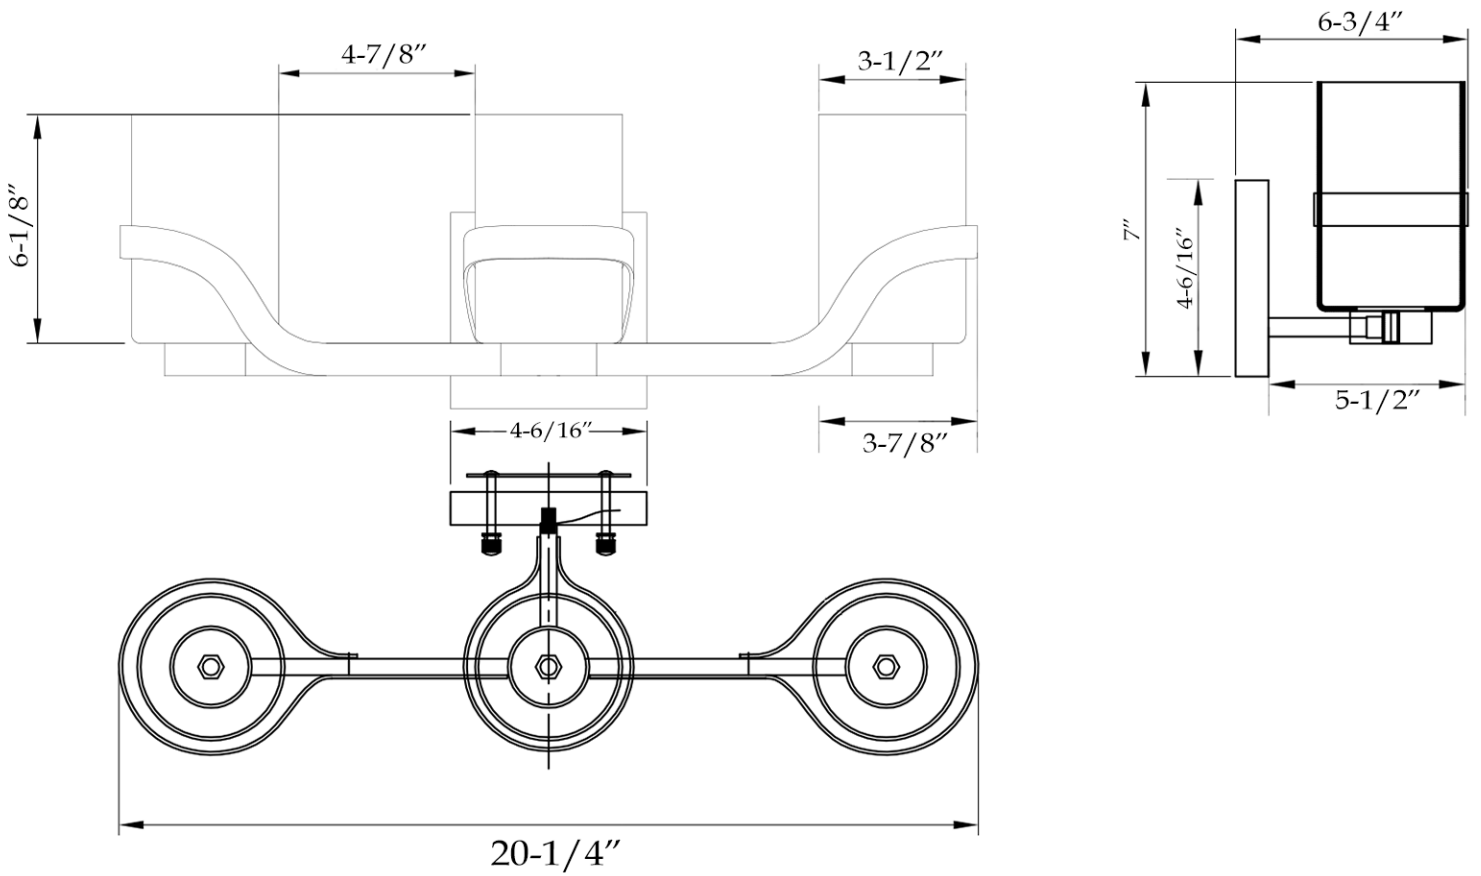

Sconce
by Randolph Morris

Item #: RMGL120-3

All products and specifications are subject to change without notice. Randolph Morris is not responsible for typographical and/or dimensional errors. Typographical errors are subject to correction.

Note: Rough-in dimensions may vary $\pm 1/2''$ and are subject to change. No responsibility is assumed by Randolph Morris.