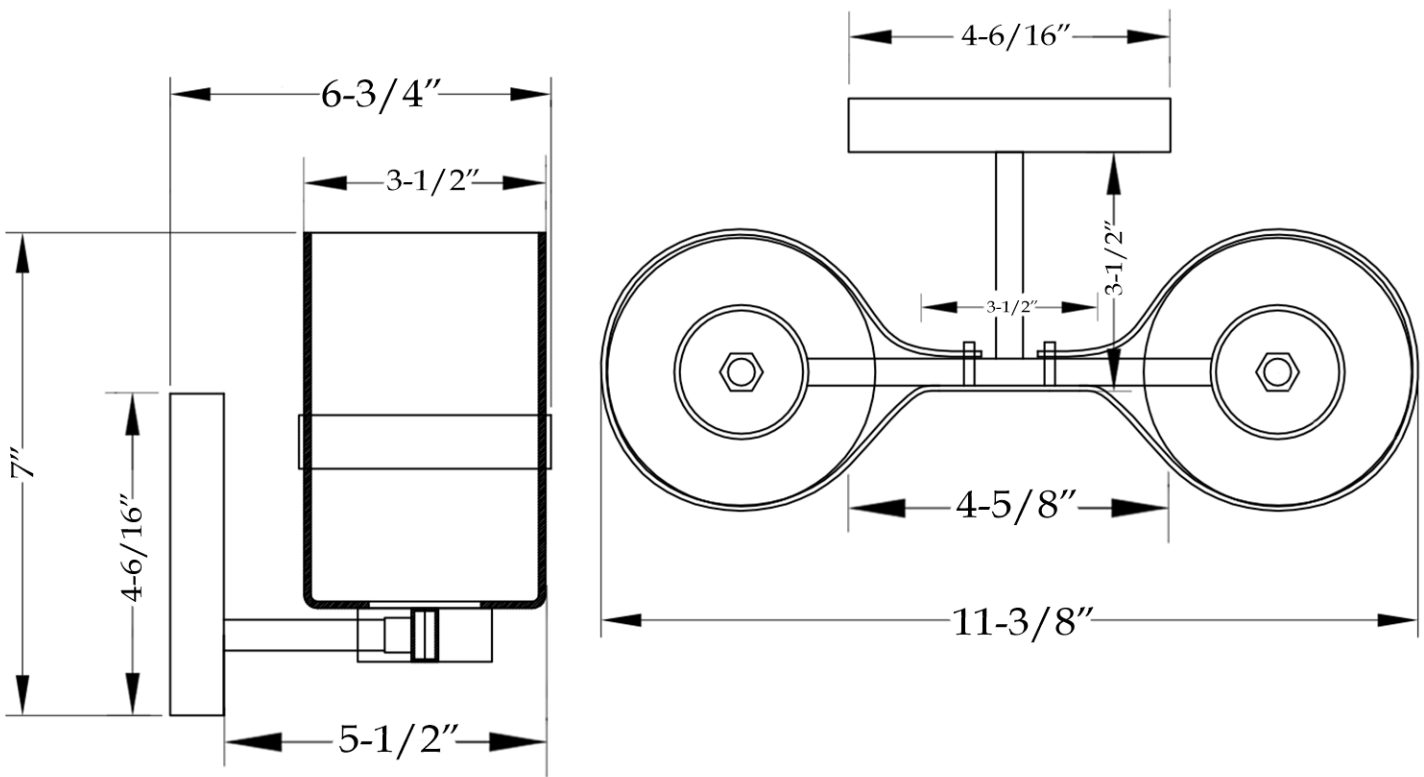

Sconce  
by Randolph Morris

Item #: RMGL120-2

All products and specifications are subject to change without notice. Randolph Morris is not responsible for typographical and/or dimensional errors. Typographical errors are subject to correction.

Note: Rough-in dimensions may vary +/- 1/2" and are subject to change. No responsibility is assumed by Randolph Morris.