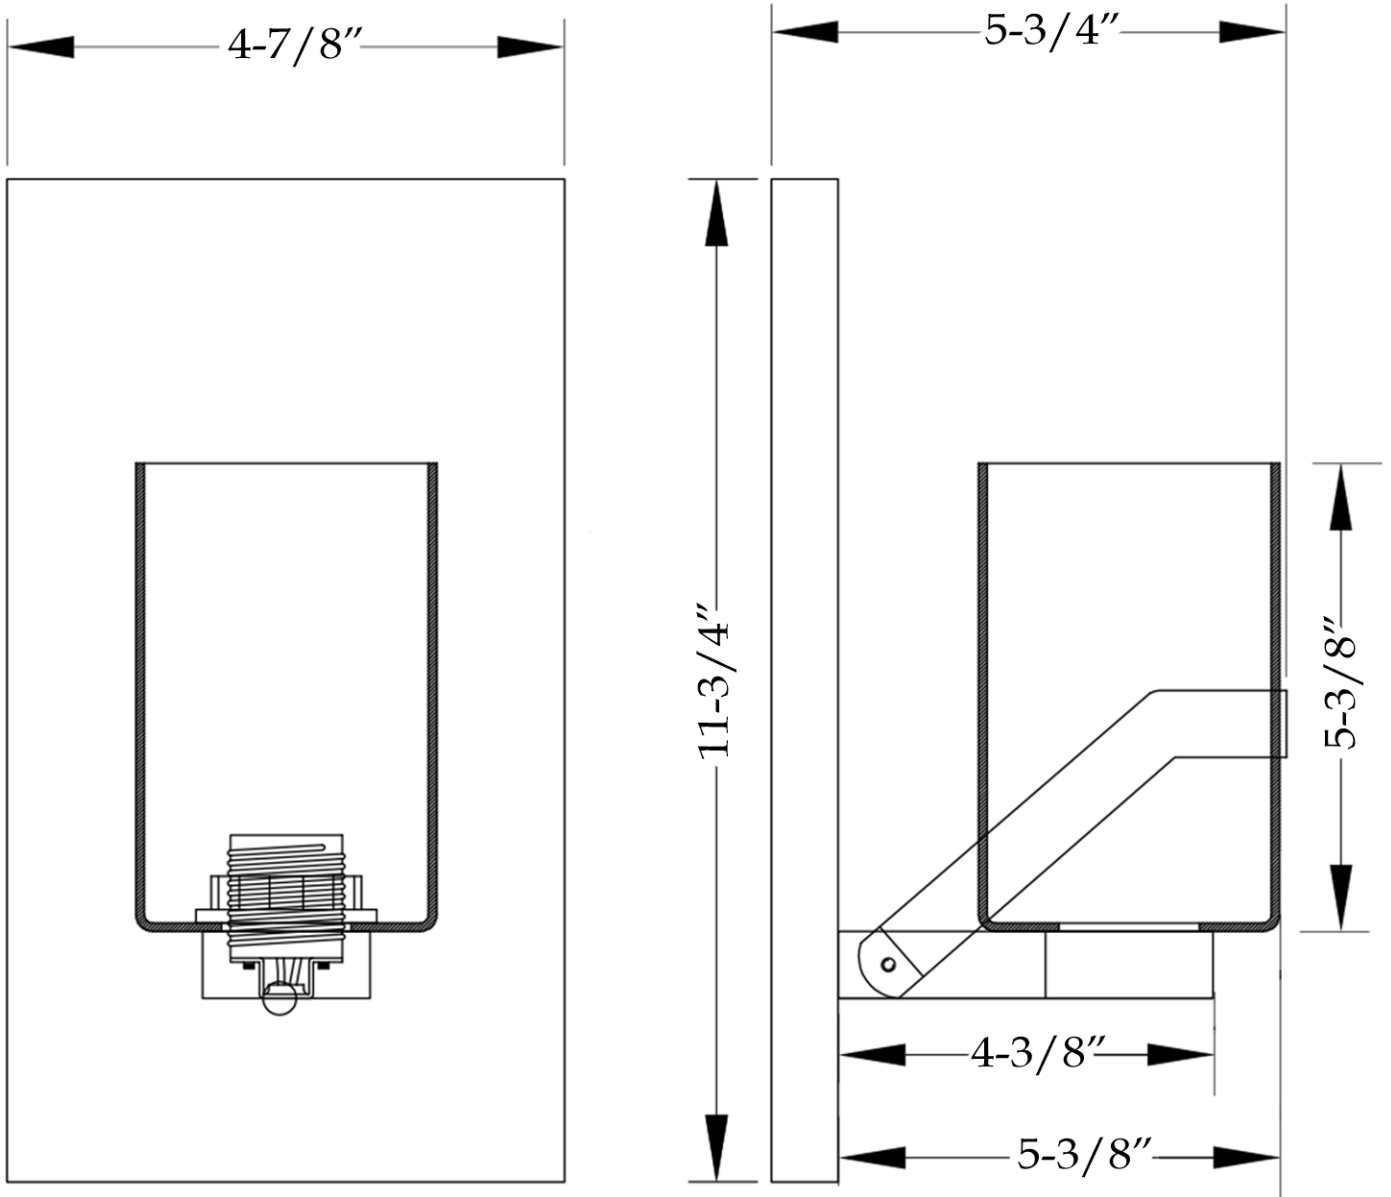

Sconce
by Randolph Morris

Item #: RMGL120-1

All products and specifications are subject to change without notice. Randolph Morris is not responsible for typographical and/or dimensional errors. Typographical errors are subject to correction.

Note: Rough-in dimensions may vary $\pm 1/2$ " and are subject to change. No responsibility is assumed by Randolph Morris.