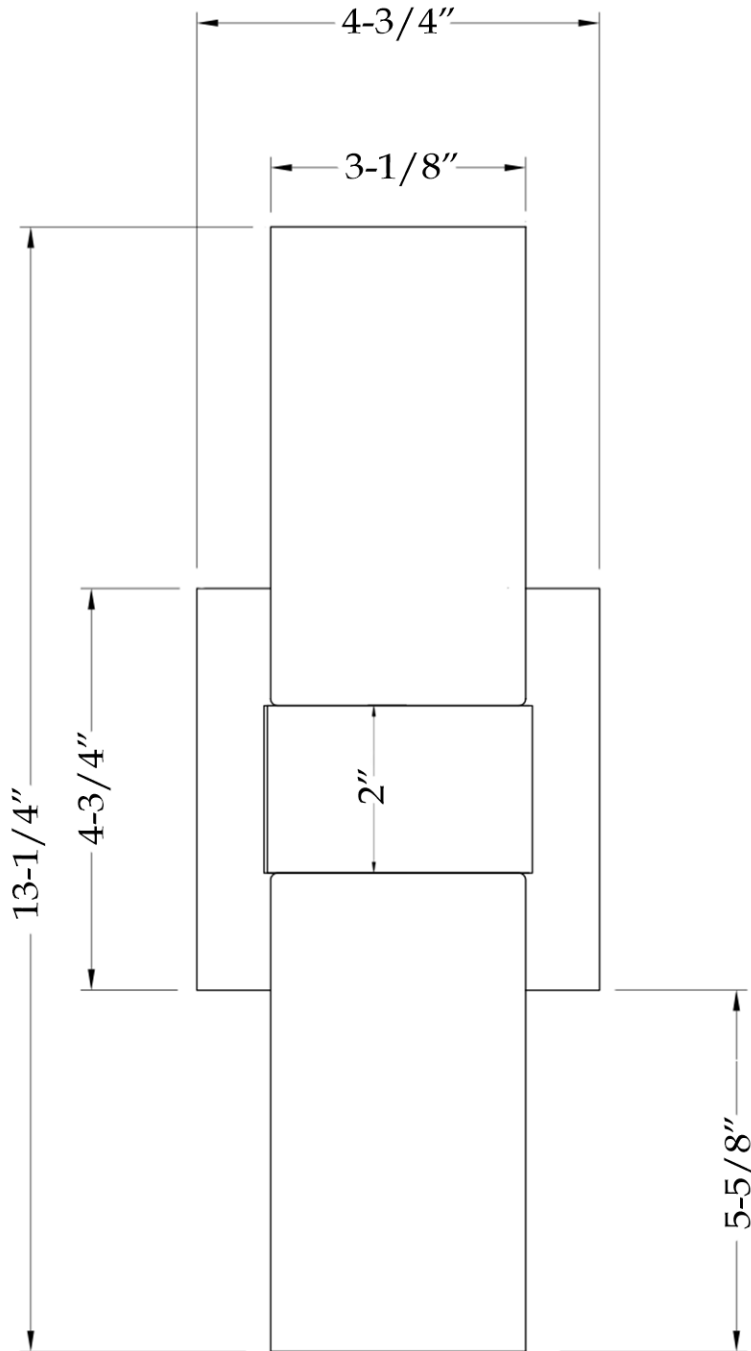

Sconce
by Randolph Morris

Item #: RMGL070-2

All products and specifications are subject to change without notice. Randolph Morris is not responsible for typographical and/or dimensional errors. Typographical errors are subject to correction.

Note: Rough-in dimensions may vary +/- 1/2" and are subject to change. No responsibility is assumed by Randolph Morris.