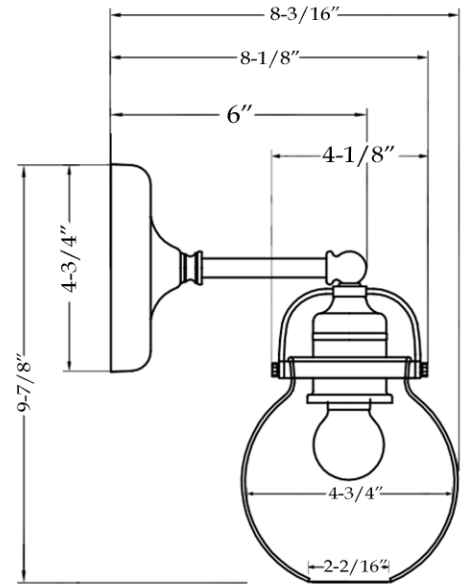

Sconce
by Randolph Morris

Item #: RMGL055-3

FRONT VIEW

SIDE VIEW

All products and specifications are subject to change without notice. Randolph Morris is not responsible for typographical and/or dimensional errors. Typographical errors are subject to correction.

Note: Rough-in dimensions may vary +/- 1/2" and are subject to change. No responsibility is assumed by Randolph Morris.