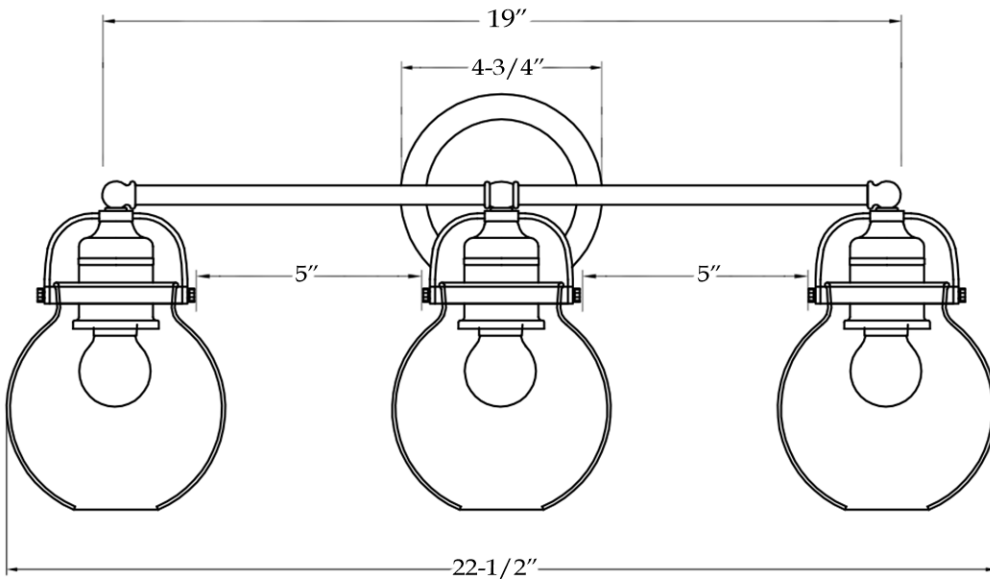

Sconce
by Randolph Morris

Item #: RMGL055-3

FRONT VIEW

SIDE VIEW

All products and specifications are subject to change without notice. Randolph Morris is not responsible for typographical and/or dimensional errors. Typographical errors are subject to correction.

Note: Rough-in dimensions may vary +/- 1/2" and are subject to change. No responsibility is assumed by Randolph Morris.