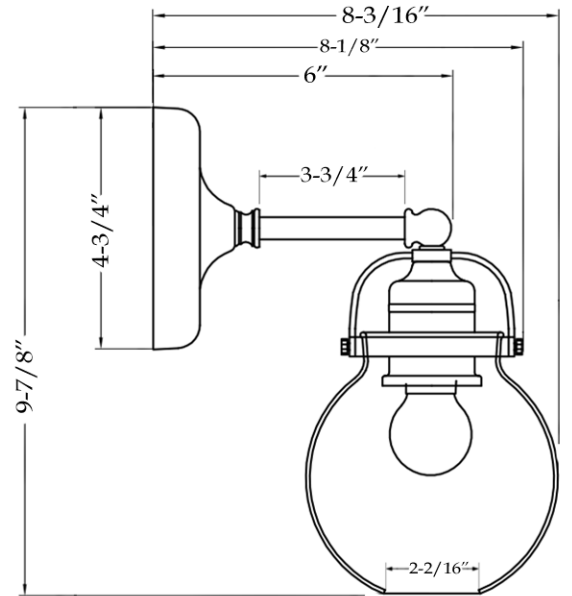

Sconce
by Randolph Morris

Item #: RMGL055-2

FRONT VIEW

SIDE VIEW

All products and specifications are subject to change without notice. Randolph Morris is not responsible for typographical and/or dimensional errors. Typographical errors are subject to correction.

Note: Rough-in dimensions may vary +/- 1/2" and are subject to change. No responsibility is assumed by Randolph Morris.