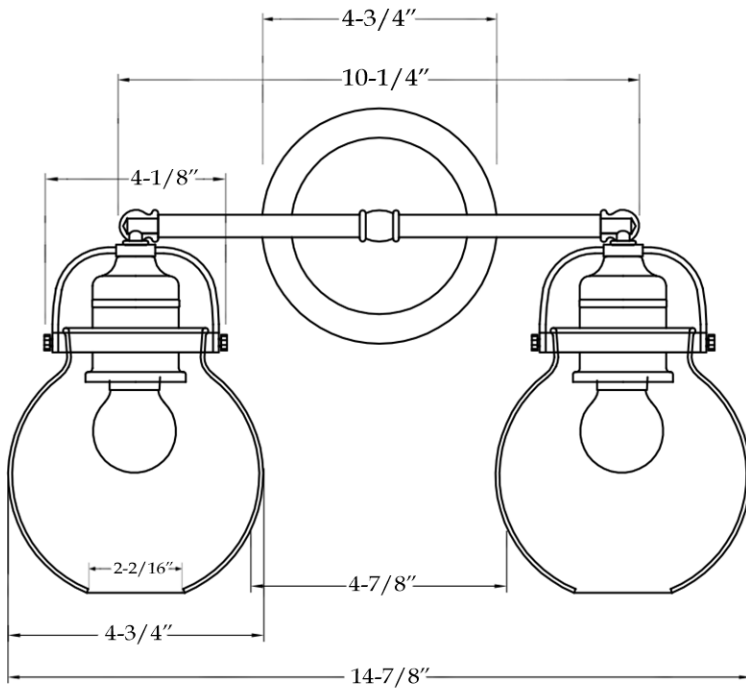

Sconce
by Randolph Morris

Item #: RMGL055-2

FRONT VIEW

SIDE VIEW

All products and specifications are subject to change without notice. Randolph Morris is not responsible for typographical and/or dimensional errors. Typographical errors are subject to correction.

Note: Rough-in dimensions may vary +/- 1/2" and are subject to change. No responsibility is assumed by Randolph Morris.