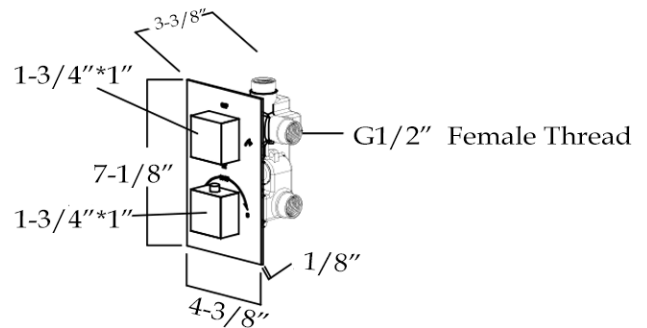

Wall Mounted Shower by Randolph Morris

Item #: RMFLSHSQ12-W

All products and specifications are subject to change without notice. Randolph Morris is not responsible for typographical and/or dimensional errors. Typographical errors are subject to correction.

Note: Rough-in dimensions may vary +/- 1/2" and are subject to change. No responsibility is assumed by Randolph Morris.