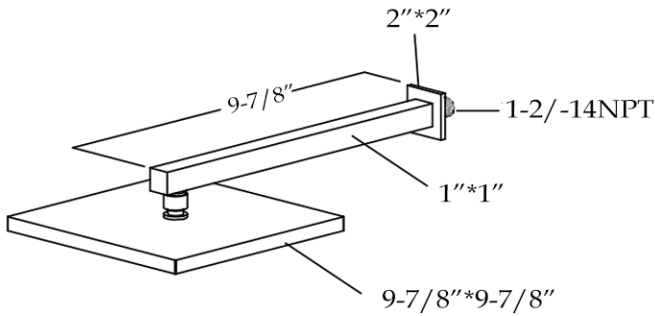

Wall Mounted Shower by Randolph Morris

Item #: RMFLSHSQ12-W

All products and specifications are subject to change without notice. Randolph Morris is not responsible for typographical and/or dimensional errors. Typographical errors are subject to correction.

Note: Rough-in dimensions may vary +/- 1/2" and are subject to change. No responsibility is assumed by Randolph Morris.