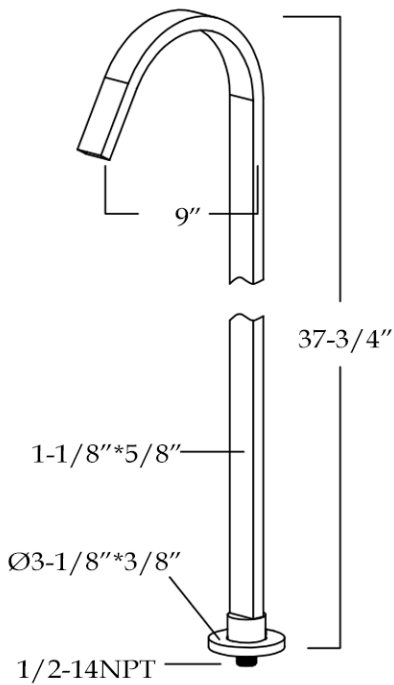

Wall Mounted Shower by Randolph Morris

Item #: RMFLSHSQ12-W

All products and specifications are subject to change without notice. Randolph Morris is not responsible for typographical and/or dimensional errors. Typographical errors are subject to correction.

Note: Rough-in dimensions may vary +/- 1/2" and are subject to change. No responsibility is assumed by Randolph Morris.