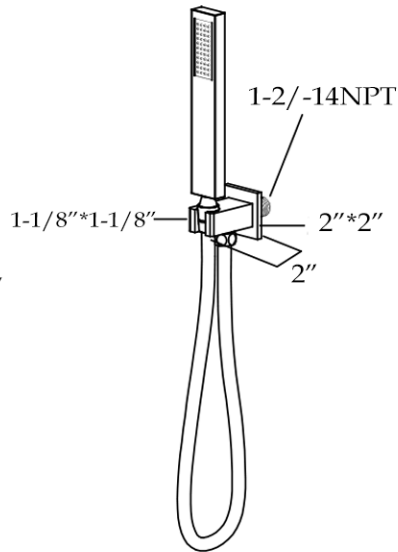

Wall Mounted Shower by Randolph Morris

Item #: RMFLSHSQ12-W

All products and specifications are subject to change without notice. Randolph Morris is not responsible for typographical and/or dimensional errors. Typographical errors are subject to correction.

Note: Rough-in dimensions may vary +/- 1/2" and are subject to change. No responsibility is assumed by Randolph Morris.