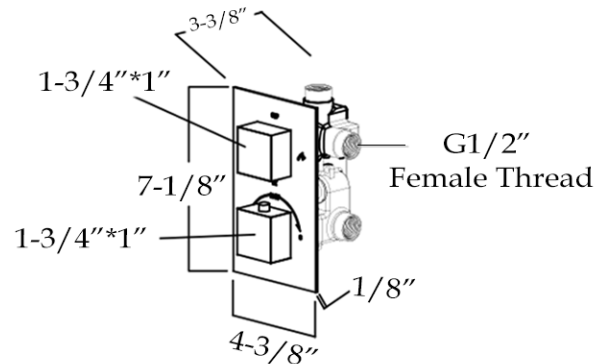

Ceiling Mounted Shower
by Randolph Morris

Item #: RMFLSHSQ12-C

All products and specifications are subject to change without notice. Randolph Morris is not responsible for typographical and/or dimensional errors. Typographical errors are subject to correction.

Note: Rough-in dimensions may vary +/- 1/2" and are subject to change. No responsibility is assumed by Randolph Morris.