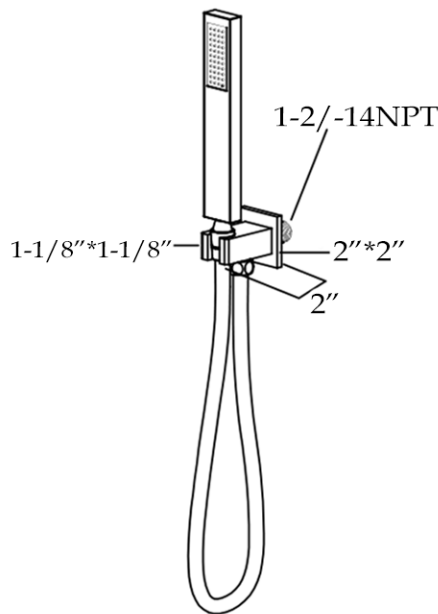

Ceiling Mounted Shower
by Randolph Morris

Item #: RMFLSHSQ12-C

All products and specifications are subject to change without notice. Randolph Morris is not responsible for typographical and/or dimensional errors. Typographical errors are subject to correction.

Note: Rough-in dimensions may vary +/- 1/2" and are subject to change. No responsibility is assumed by Randolph Morris.