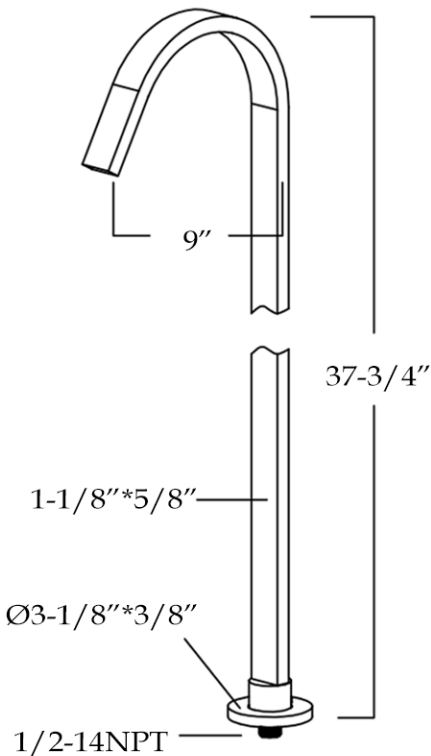

Ceiling Mounted Shower
by Randolph Morris

Item #: RMFLSHSQ12-C

All products and specifications are subject to change without notice. Randolph Morris is not responsible for typographical and/or dimensional errors. Typographical errors are subject to correction.

Note: Rough-in dimensions may vary +/- 1/2" and are subject to change. No responsibility is assumed by Randolph Morris.