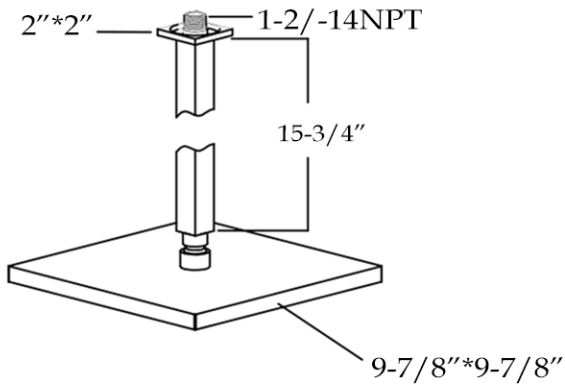

Ceiling Mounted Shower
by Randolph Morris

Item #: RMFLSHSQ12-C

All products and specifications are subject to change without notice. Randolph Morris is not responsible for typographical and/or dimensional errors. Typographical errors are subject to correction.

Note: Rough-in dimensions may vary +/- 1/2" and are subject to change. No responsibility is assumed by Randolph Morris.