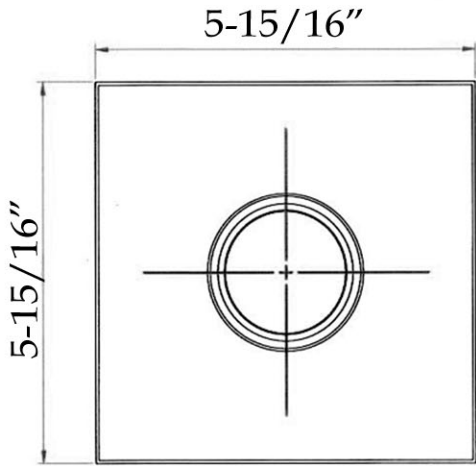

Square Shower Drain
by Randolph Morris

Item #: RMFK-MS15

All products and specifications are subject to change without notice. Randolph Morris is not responsible for typographical and/or dimensional errors. Typographical errors are subject to correction.

Note: Rough-in dimensions may vary +/- 1/2" and are subject to change. No responsibility is assumed by Randolph Morris.