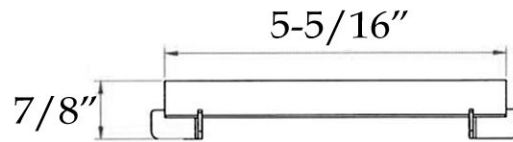

Square Shower Drain
by Randolph Morris

Item #: RMFK-MS15

All products and specifications are subject to change without notice. Randolph Morris is not responsible for typographical and/or dimensional errors. Typographical errors are subject to correction.

Note: Rough-in dimensions may vary +/- 1/2" and are subject to change. No responsibility is assumed by Randolph Morris.