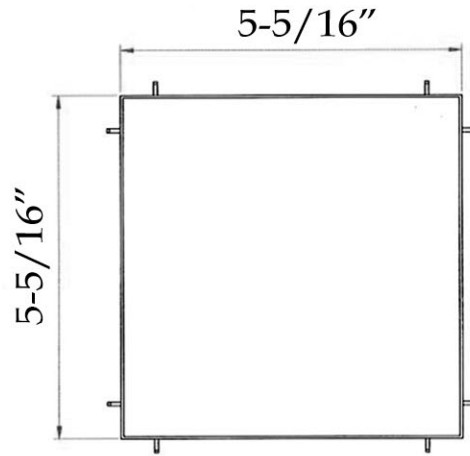

Square Shower Drain
by Randolph Morris

Item #: RMFK-MS15

All products and specifications are subject to change without notice. Randolph Morris is not responsible for typographical and/or dimensional errors. Typographical errors are subject to correction.

Note: Rough-in dimensions may vary +/- 1/2" and are subject to change. No responsibility is assumed by Randolph Morris.