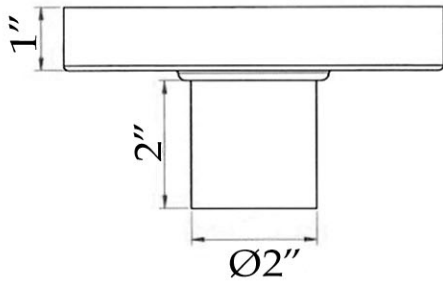

Square Shower Drain
by Randolph Morris

Item #: RMFK-MS15

All products and specifications are subject to change without notice. Randolph Morris is not responsible for typographical and/or dimensional errors. Typographical errors are subject to correction.

Note: Rough-in dimensions may vary +/- 1/2" and are subject to change. No responsibility is assumed by Randolph Morris.