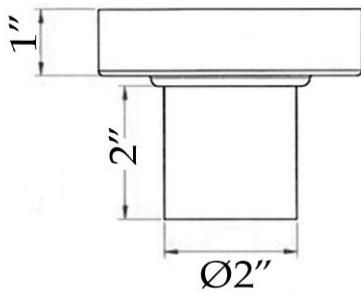

Square Shower Drain
by Randolph Morris

Item #: RMFK-MS10

All products and specifications are subject to change without notice. Randolph Morris is not responsible for typographical and/or dimensional errors. Typographical errors are subject to correction.

Note: Rough-in dimensions may vary +/- 1/2" and are subject to change. No responsibility is assumed by Randolph Morris.