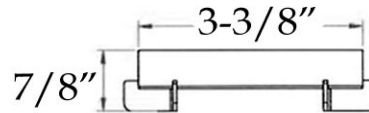

Square Shower Drain
by Randolph Morris

Item #: RMFK-MS10

All products and specifications are subject to change without notice. Randolph Morris is not responsible for typographical and/or dimensional errors. Typographical errors are subject to correction.

Note: Rough-in dimensions may vary +/- 1/2" and are subject to change. No responsibility is assumed by Randolph Morris.