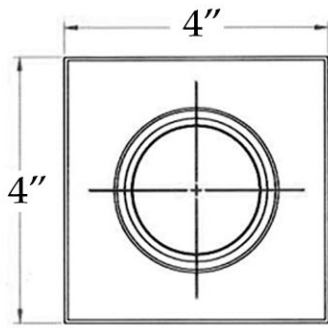

Square Shower Drain
by Randolph Morris

Item #: RMFK-MS10

All products and specifications are subject to change without notice. Randolph Morris is not responsible for typographical and/or dimensional errors. Typographical errors are subject to correction.

Note: Rough-in dimensions may vary +/- 1/2" and are subject to change. No responsibility is assumed by Randolph Morris.