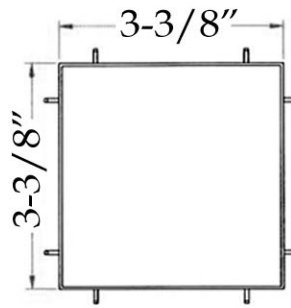

Square Shower Drain
by Randolph Morris

Item #: RMFK-MS10

All products and specifications are subject to change without notice. Randolph Morris is not responsible for typographical and/or dimensional errors. Typographical errors are subject to correction.

Note: Rough-in dimensions may vary +/- 1/2" and are subject to change. No responsibility is assumed by Randolph Morris.