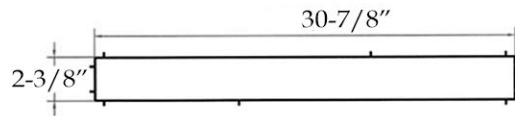

Linear Shower Drain  
by Randolph Morris

Item #: RMFK-ML80

BODY VIEW

GRID VIEW

DRAIN VIEW

All products and specifications are subject to change without notice. Randolph Morris is not responsible for typographical and/or dimensional errors. Typographical errors are subject to correction.

Note: Rough-in dimensions may vary +/- 1/2" and are subject to change. No responsibility is assumed by Randolph Morris.