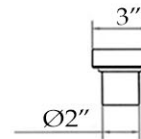

Linear Shower Drain  
by Randolph Morris

Item #: RMFK-ML80

BODY VIEW

GRID VIEW

DRAIN VIEW

All products and specifications are subject to change without notice. Randolph Morris is not responsible for typographical and/or dimensional errors. Typographical errors are subject to correction.

Note: Rough-in dimensions may vary +/- 1/2" and are subject to change. No responsibility is assumed by Randolph Morris.