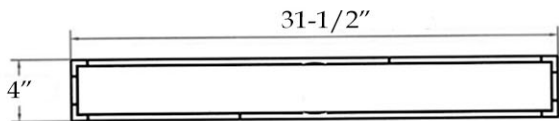

Linear Shower Drain  
by Randolph Morris

Item #: RMFK-ML80

BODY VIEW

GRID VIEW

DRAIN VIEW

All products and specifications are subject to change without notice. Randolph Morris is not responsible for typographical and/or dimensional errors. Typographical errors are subject to correction.

Note: Rough-in dimensions may vary +/- 1/2" and are subject to change. No responsibility is assumed by Randolph Morris.