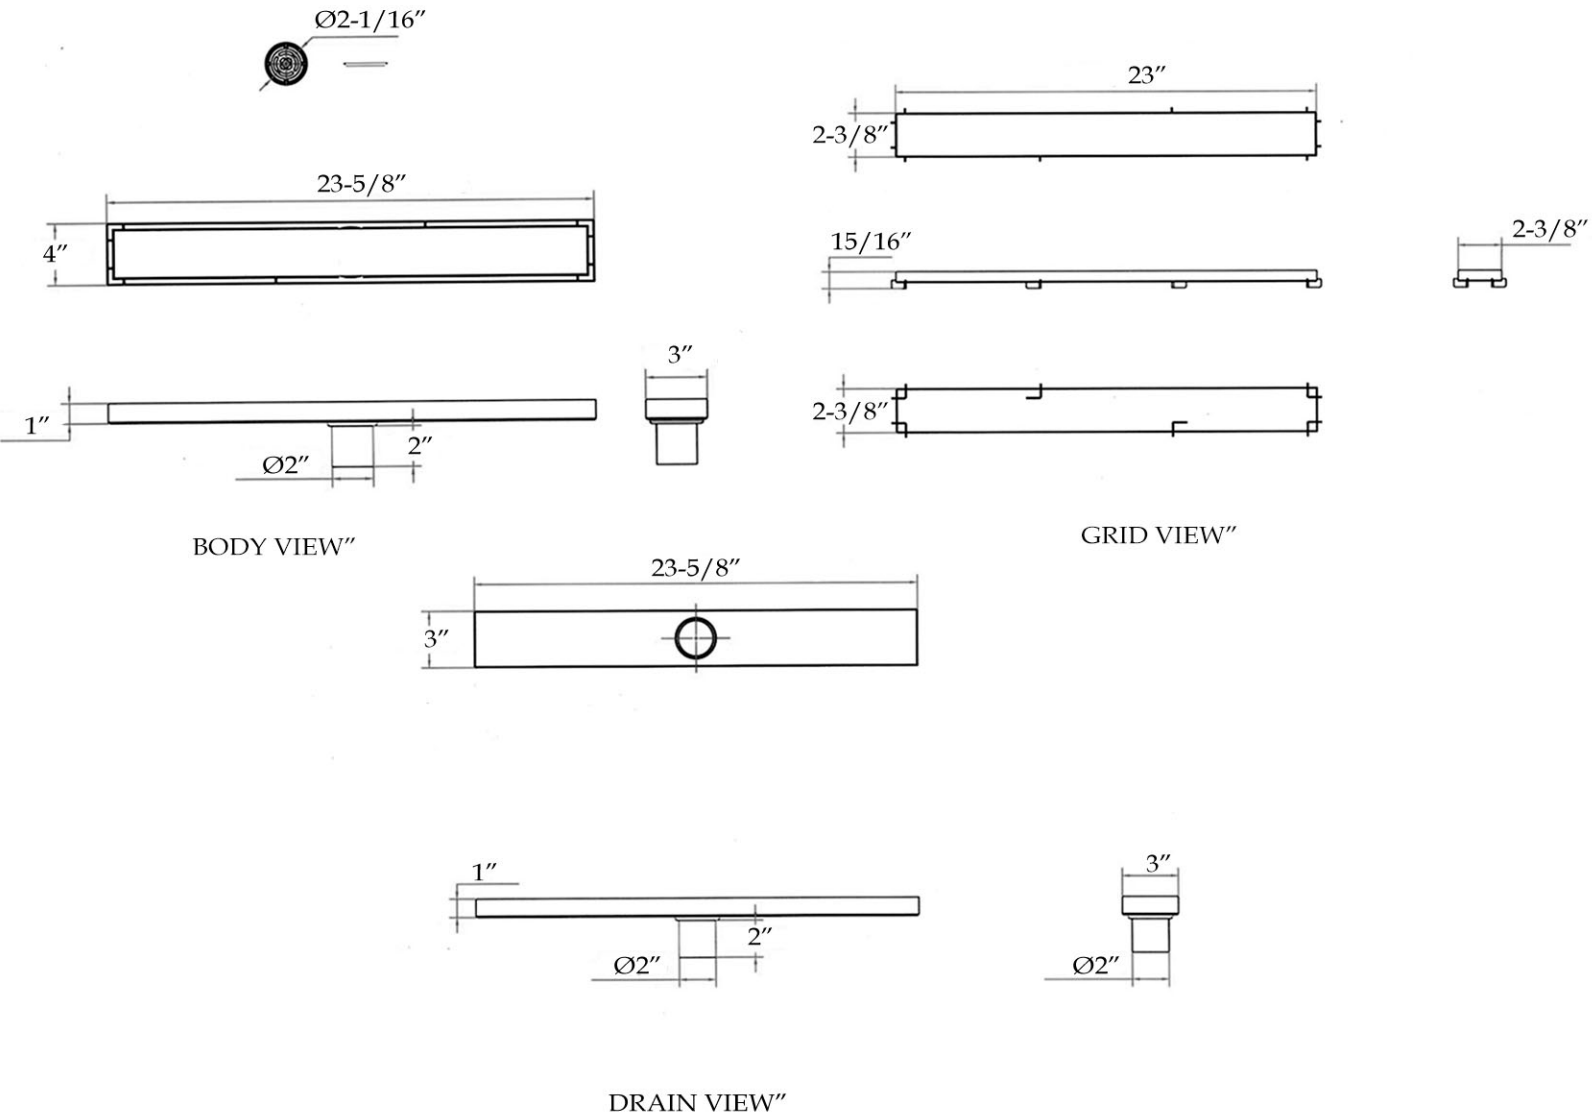

Linear Shower Drain
by Randolph Morris

Item #: RMFK-ML60

All products and specifications are subject to change without notice. Randolph Morris is not responsible for typographical and/or dimensional errors. Typographical errors are subject to correction.

Note: Rough-in dimensions may vary +/- 1/2" and are subject to change. No responsibility is assumed by Randolph Morris.