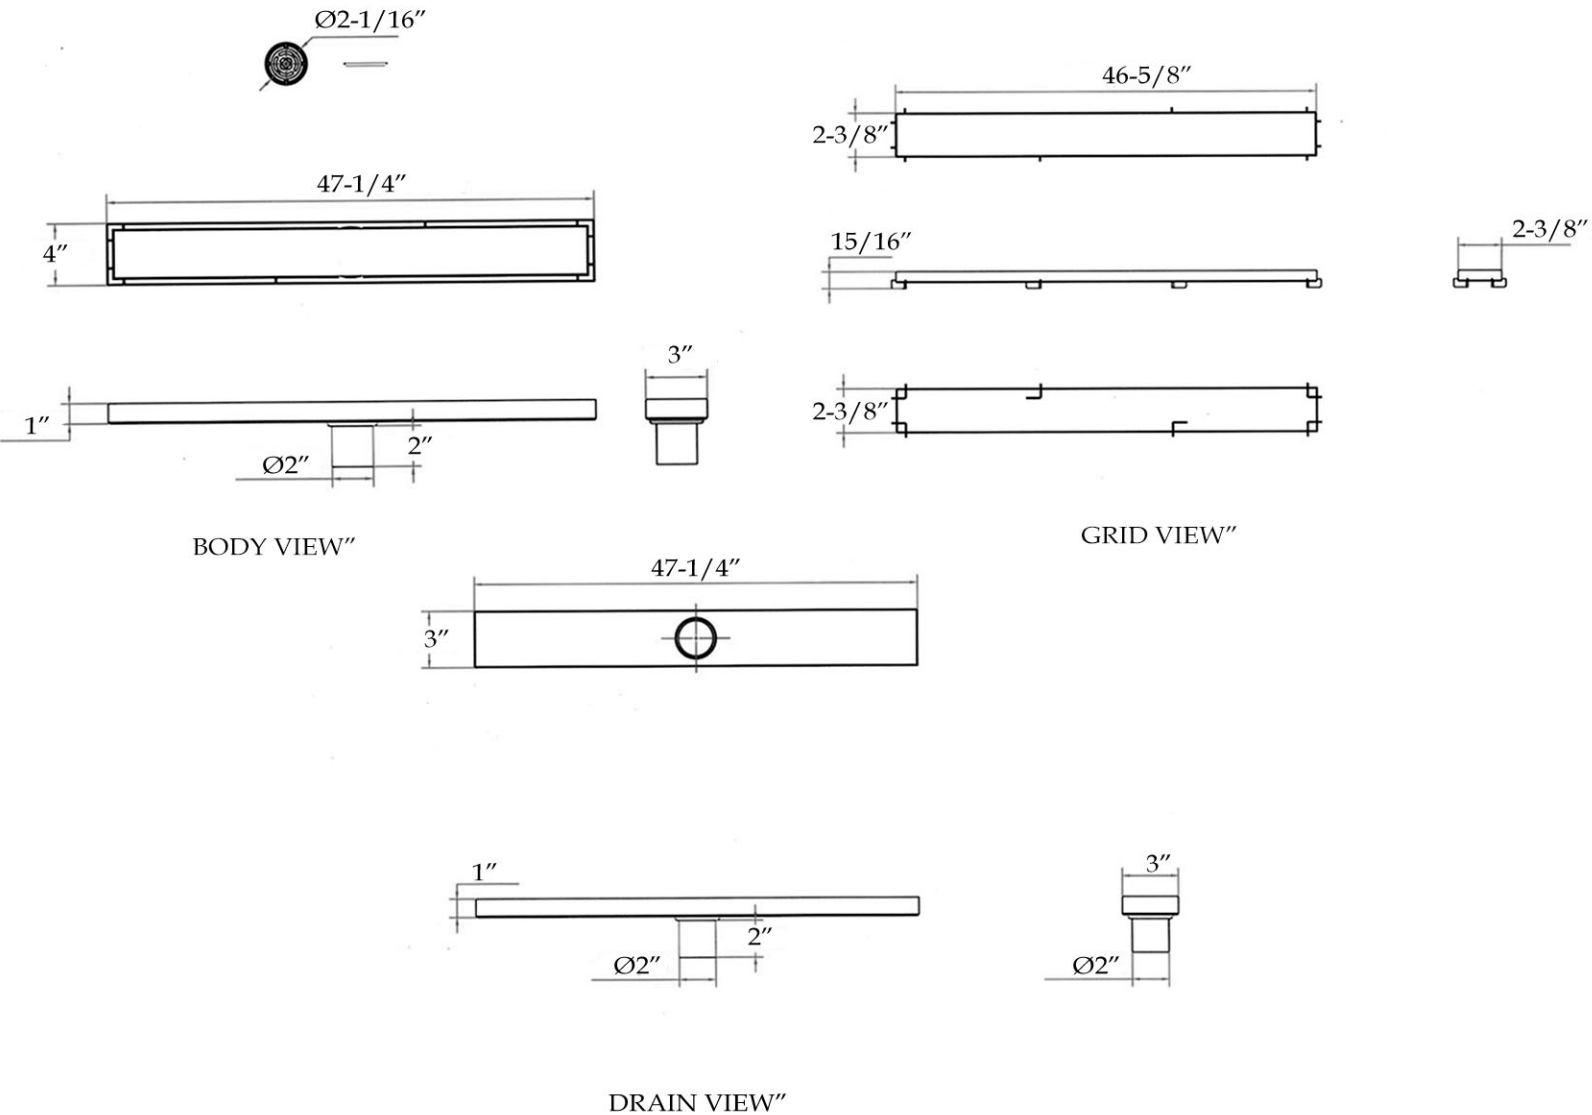

Linear Shower Drain by Randolph Morris

Item #: RMFK-ML120

All products and specifications are subject to change without notice. Randolph Morris is not responsible for typographical and/or dimensional errors. Typographical errors are subject to correction.

Note: Rough-in dimensions may vary +/- 1/2" and are subject to change. No responsibility is assumed by Randolph Morris.