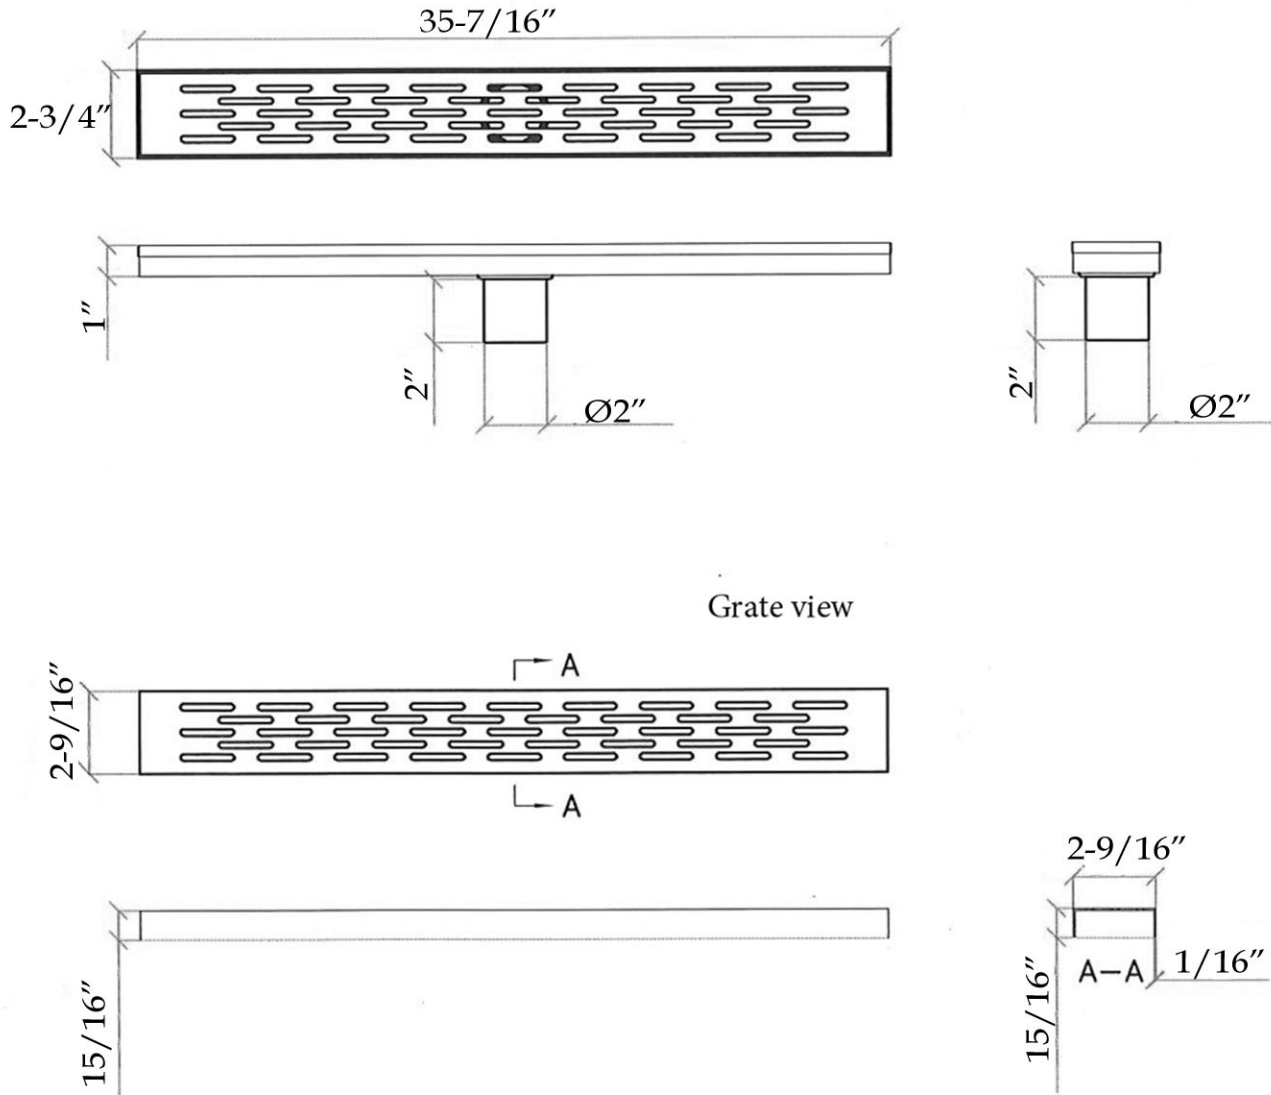

Linear Shower Drain  
by Randolph Morris

Item #: RMFK-ELW90

All products and specifications are subject to change without notice. Randolph Morris is not responsible for typographical and/or dimensional errors. Typographical errors are subject to correction.

Note: Rough-in dimensions may vary +/- 1/2" and are subject to change. No responsibility is assumed by Randolph Morris.