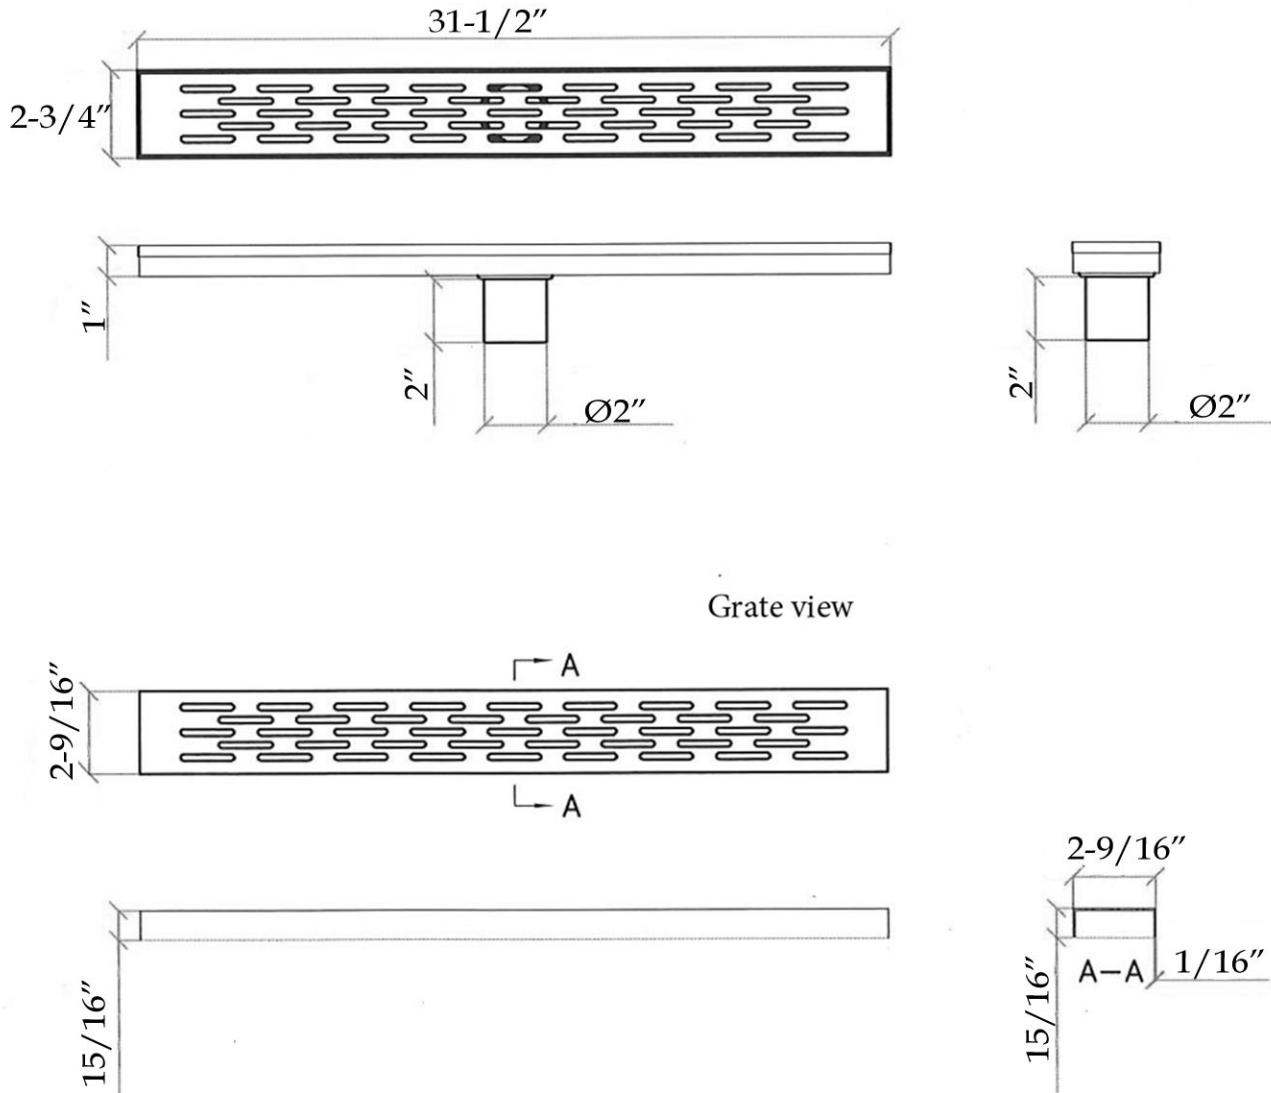

Linear Shower Drain by Randolph Morris

Item #: RMFK-ELW80

All products and specifications are subject to change without notice. Randolph Morris is not responsible for typographical and/or dimensional errors. Typographical errors are subject to correction.

Note: Rough-in dimensions may vary $\pm 1/2''$ and are subject to change. No responsibility is assumed by Randolph Morris.