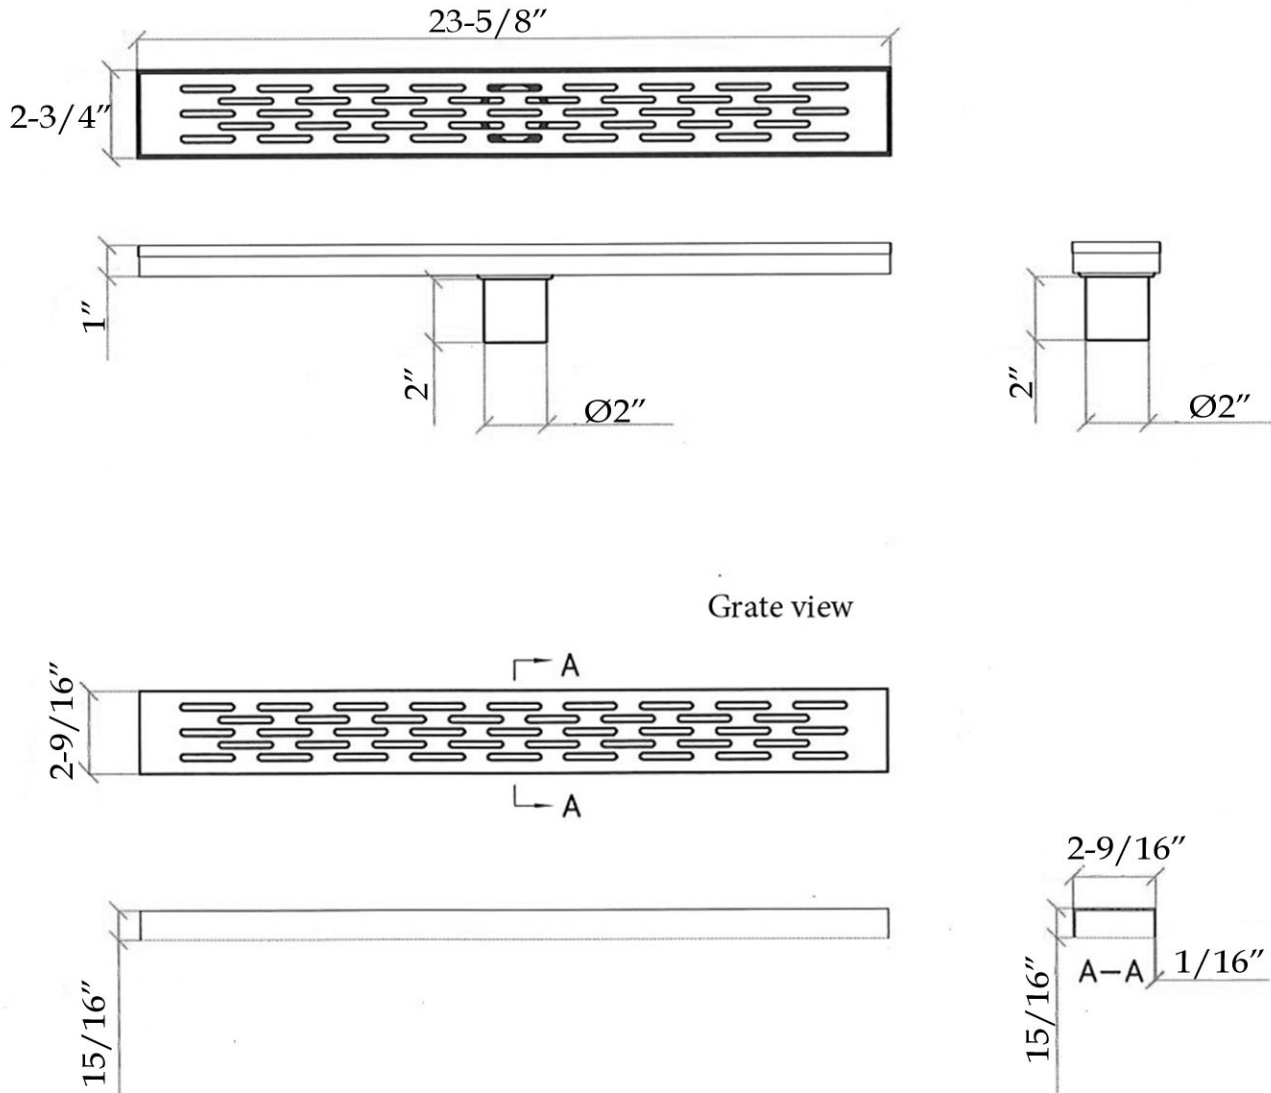

Linear Shower Drain
by Randolph Morris

Item #: RMFK-ELW60

All products and specifications are subject to change without notice. Randolph Morris is not responsible for typographical and/or dimensional errors. Typographical errors are subject to correction.

Note: Rough-in dimensions may vary +/- 1/2" and are subject to change. No responsibility is assumed by Randolph Morris.