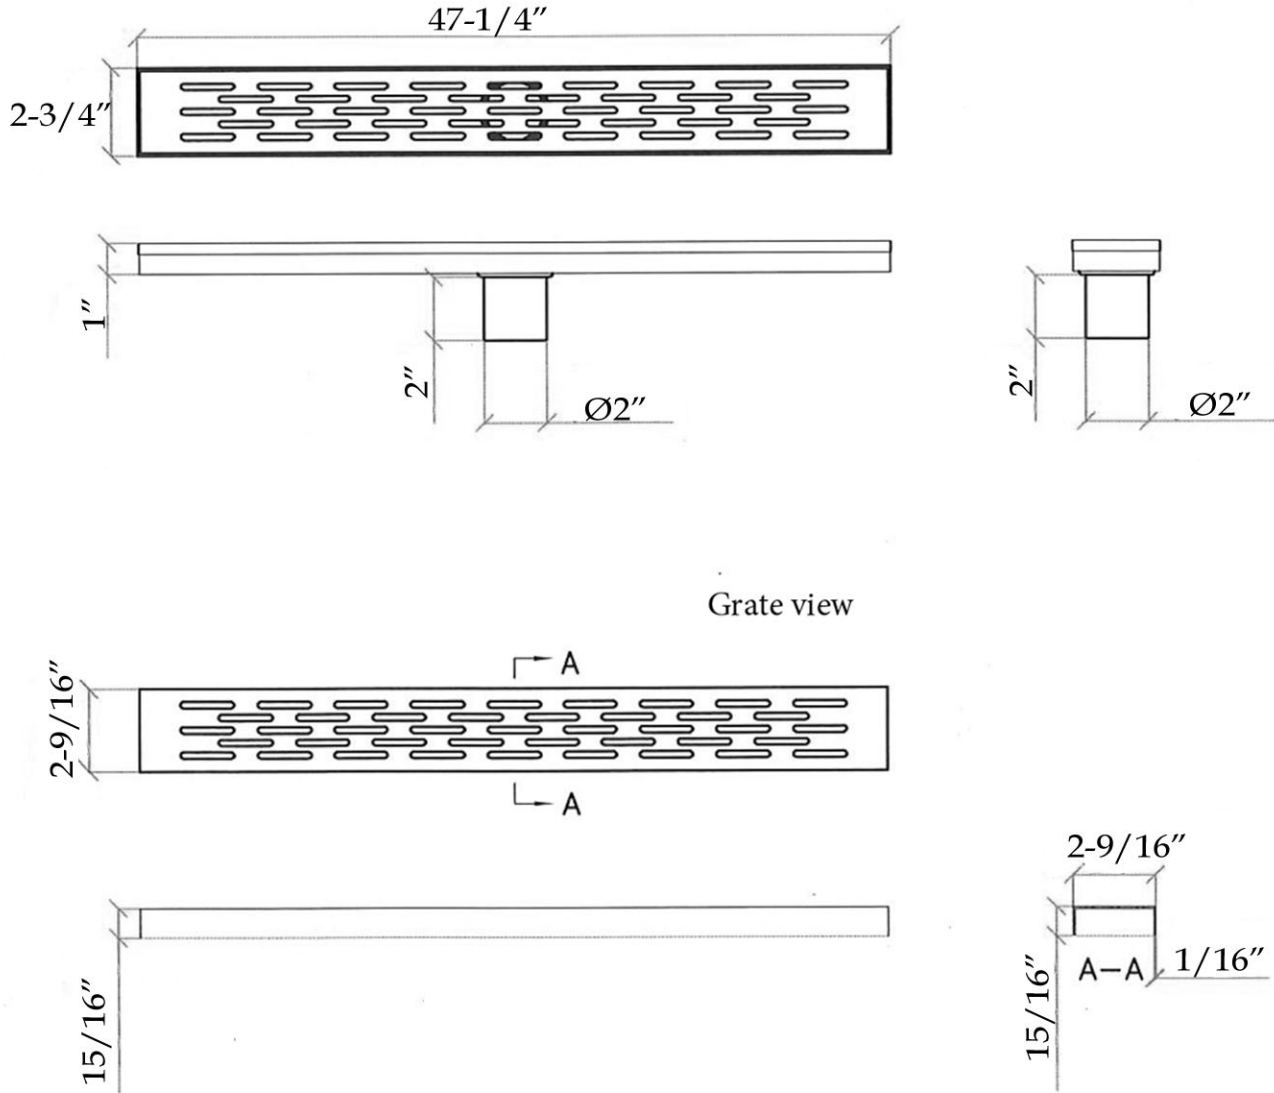

Linear Shower Drain
by Randolph Morris

Item #: RMFK-ELW120

All products and specifications are subject to change without notice. Randolph Morris is not responsible for typographical and/or dimensional errors. Typographical errors are subject to correction.

Note: Rough-in dimensions may vary +/- 1/2" and are subject to change. No responsibility is assumed by Randolph Morris.