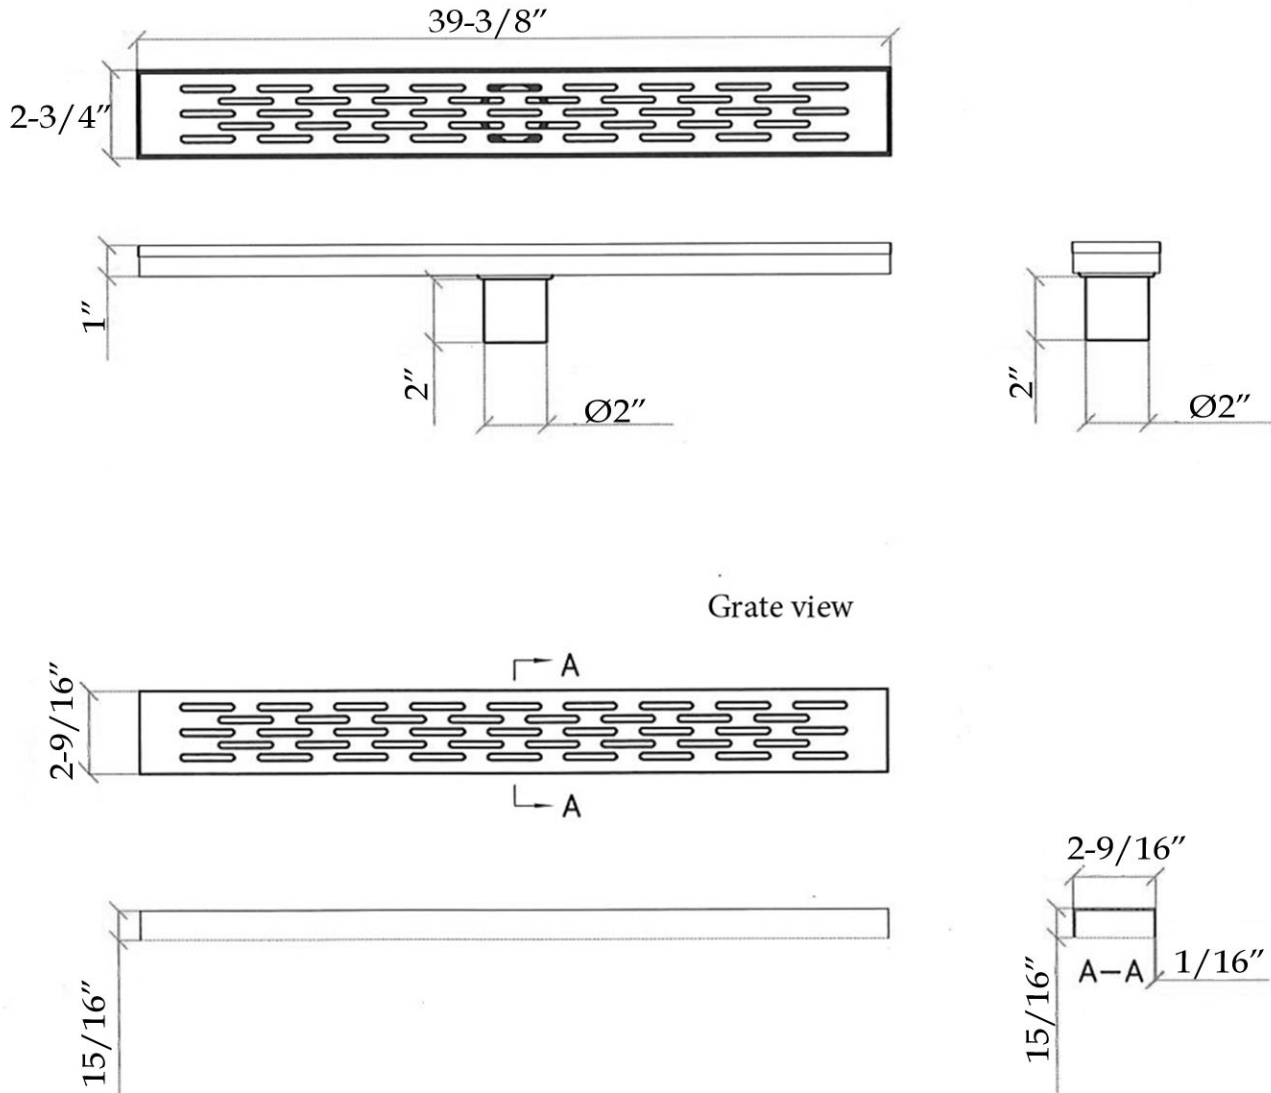

Linear Shower Drain
by Randolph Morris

Item #: RMFK-ELW100

All products and specifications are subject to change without notice. Randolph Morris is not responsible for typographical and/or dimensional errors. Typographical errors are subject to correction.

Note: Rough-in dimensions may vary +/- 1/2" and are subject to change. No responsibility is assumed by Randolph Morris.