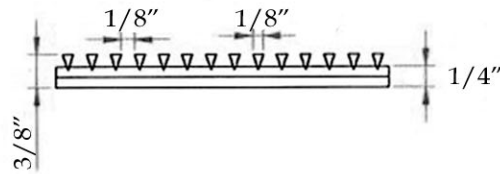

Square Shower Drain by Randolph Morris

Item #: RMFK-CS10

All products and specifications are subject to change without notice. Randolph Morris is not responsible for typographical and/or dimensional errors. Typographical errors are subject to correction.

Note: Rough-in dimensions may vary +/- 1/2" and are subject to change. No responsibility is assumed by Randolph Morris.