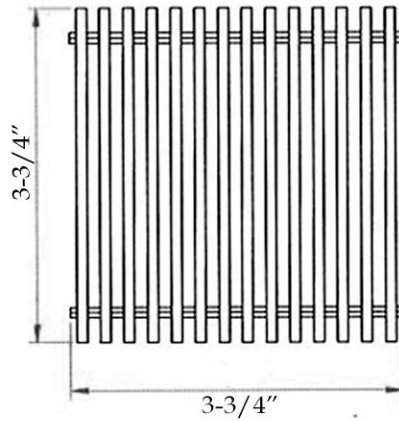

Square Shower Drain by Randolph Morris

Item #: RMFK-CS10

All products and specifications are subject to change without notice. Randolph Morris is not responsible for typographical and/or dimensional errors. Typographical errors are subject to correction.

Note: Rough-in dimensions may vary +/- 1/2" and are subject to change. No responsibility is assumed by Randolph Morris.