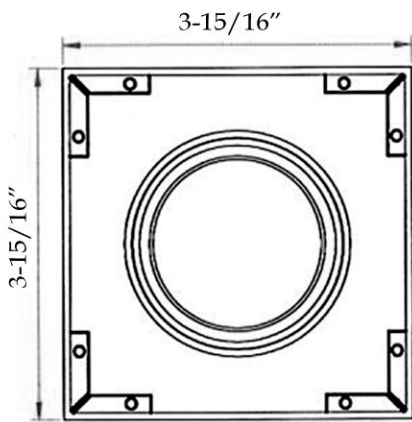

Square Shower Drain by Randolph Morris

Item #: RMFK-CS10

All products and specifications are subject to change without notice. Randolph Morris is not responsible for typographical and/or dimensional errors. Typographical errors are subject to correction.

Note: Rough-in dimensions may vary +/- 1/2" and are subject to change. No responsibility is assumed by Randolph Morris.