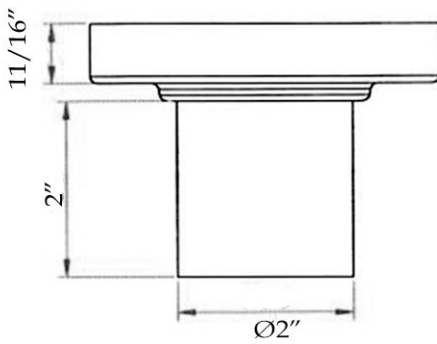

Square Shower Drain by Randolph Morris

Item #: RMFK-CS10

All products and specifications are subject to change without notice. Randolph Morris is not responsible for typographical and/or dimensional errors. Typographical errors are subject to correction.

Note: Rough-in dimensions may vary +/- 1/2" and are subject to change. No responsibility is assumed by Randolph Morris.