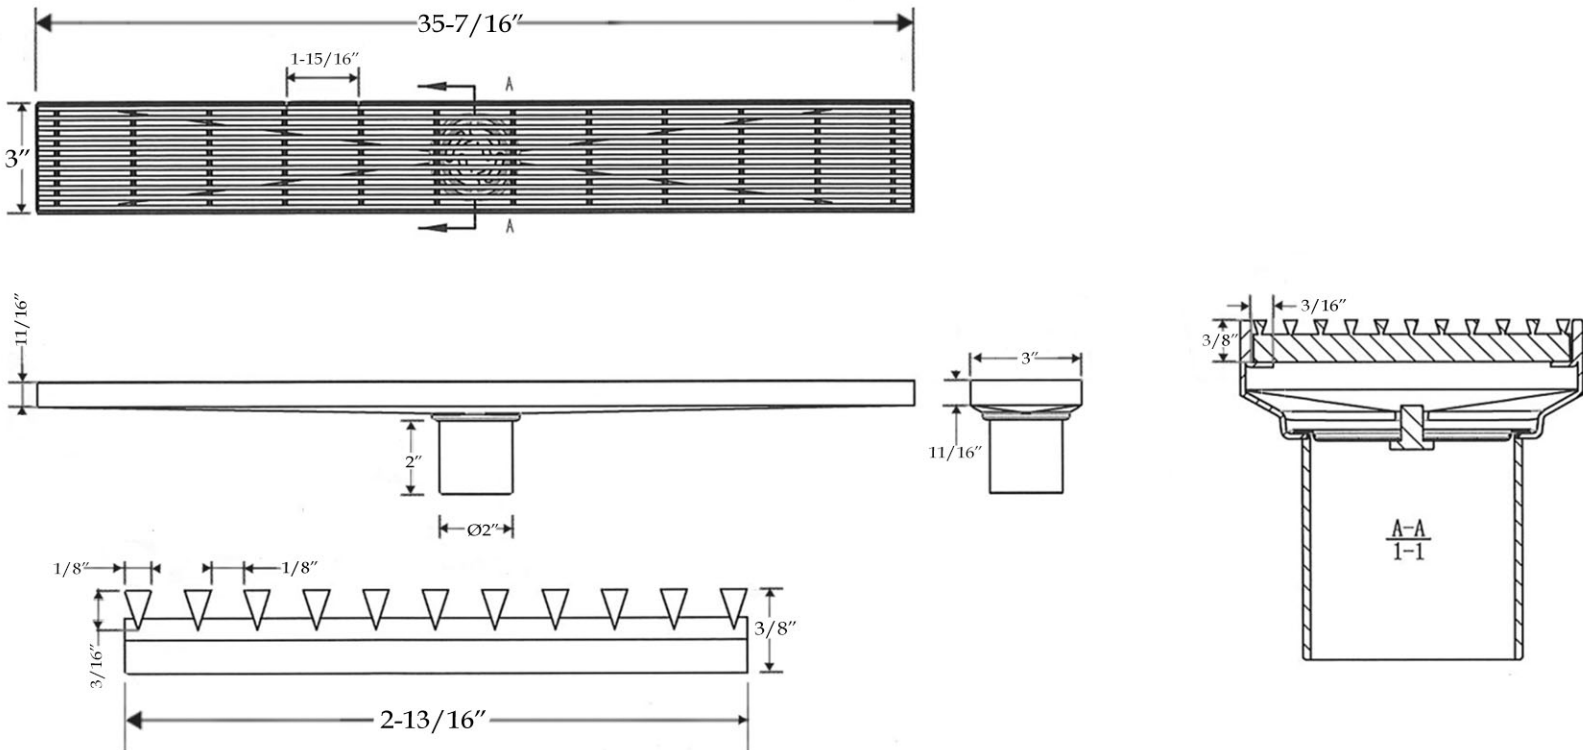

## Linear Shower Drain by Randolph Morris

Item #: RMFK-CLI90

2:1

All products and specifications are subject to change without notice. Randolph Morris is not responsible for typographical and/or dimensional errors. Typographical errors are subject to correction.

Note: Rough-in dimensions may vary  $\pm 1/2''$  and are subject to change. No responsibility is assumed by Randolph Morris.