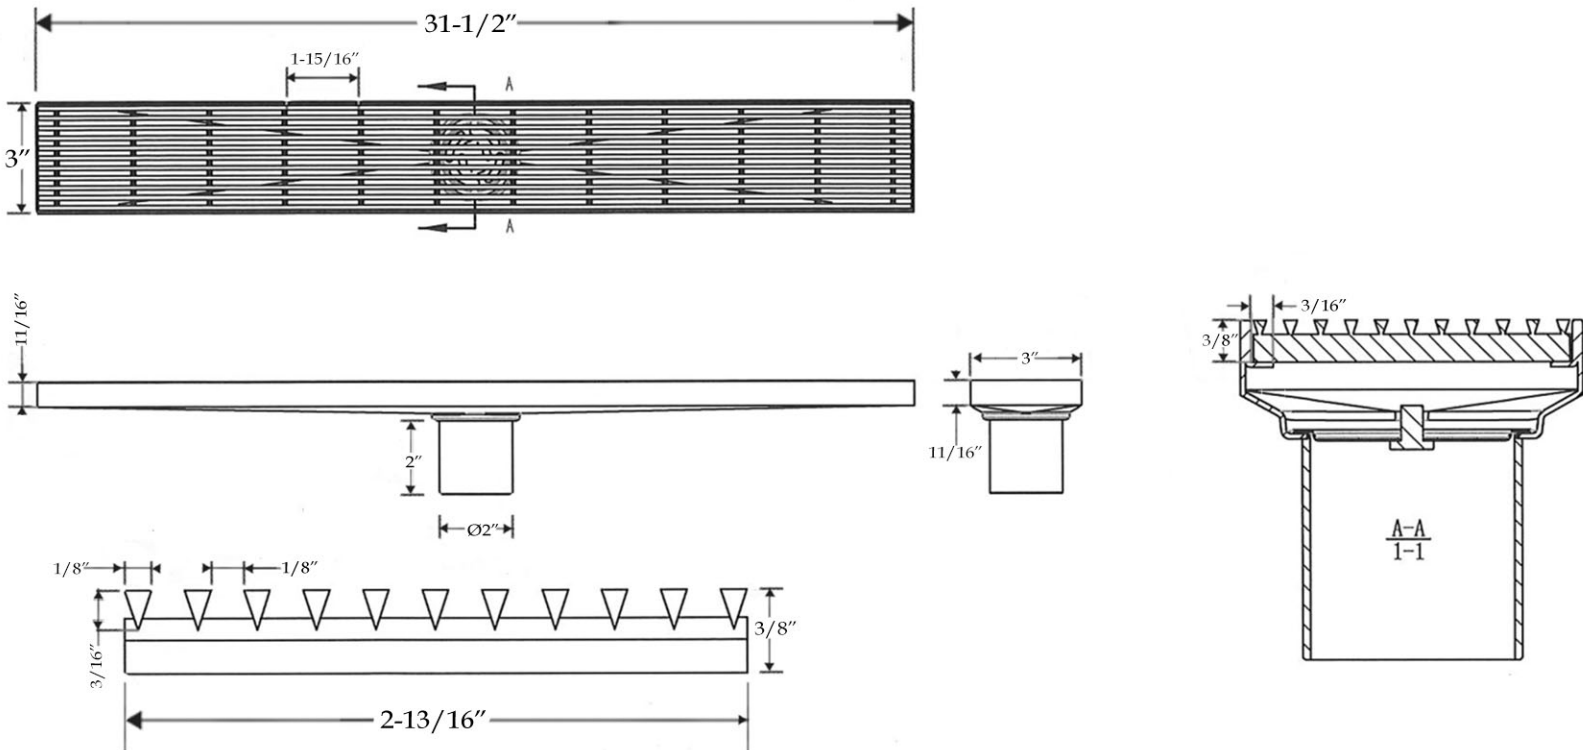

Linear Shower Drain  
by Randolph Morris

Item #: RMFK-CLI80

2:1

All products and specifications are subject to change without notice. Randolph Morris is not responsible for typographical and/or dimensional errors. Typographical errors are subject to correction.

Note: Rough-in dimensions may vary +/- 1/2" and are subject to change. No responsibility is assumed by Randolph Morris.