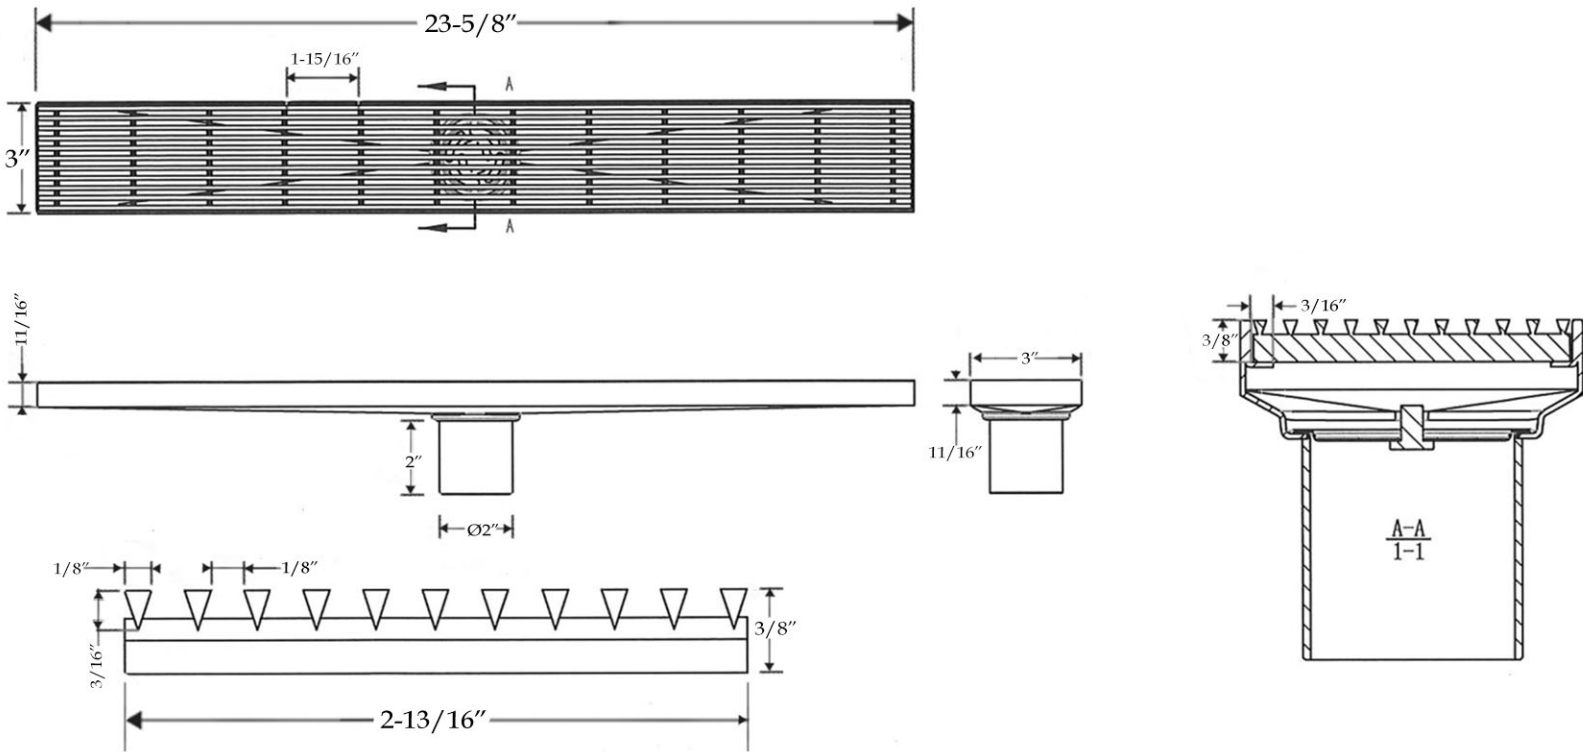

Linear Shower Drain by Randolph Morris

Item #: RMFK-CLI60

2:1

All products and specifications are subject to change without notice. Randolph Morris is not responsible for typographical and/or dimensional errors. Typographical errors are subject to correction.

Note: Rough-in dimensions may vary +/- 1/2" and are subject to change. No responsibility is assumed by Randolph Morris.