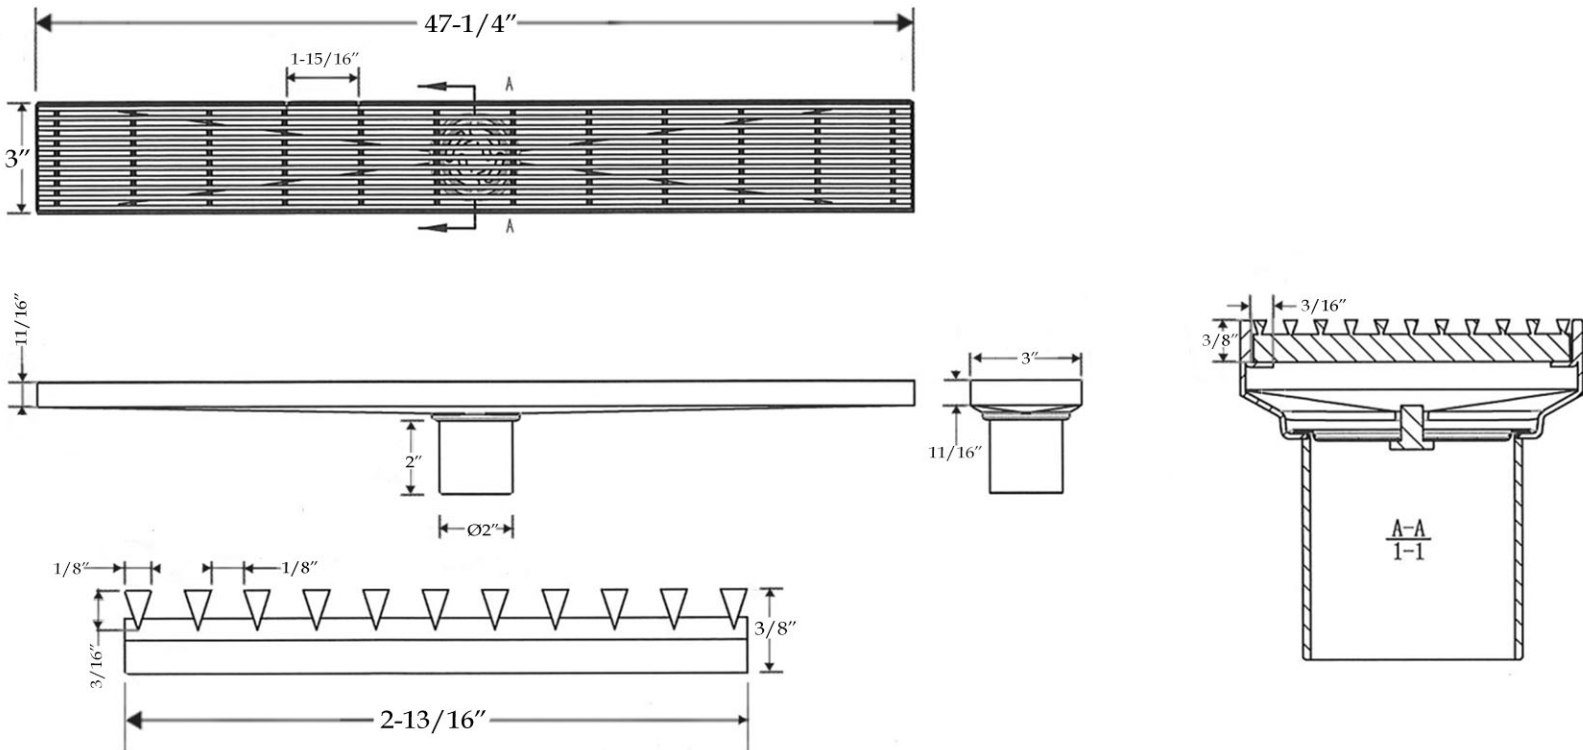

Linear Shower Drain
by Randolph Morris

Item #: RMFK-CLI120

2:1

All products and specifications are subject to change without notice. Randolph Morris is not responsible for typographical and/or dimensional errors. Typographical errors are subject to correction.

Note: Rough-in dimensions may vary +/- 1/2" and are subject to change. No responsibility is assumed by Randolph Morris.