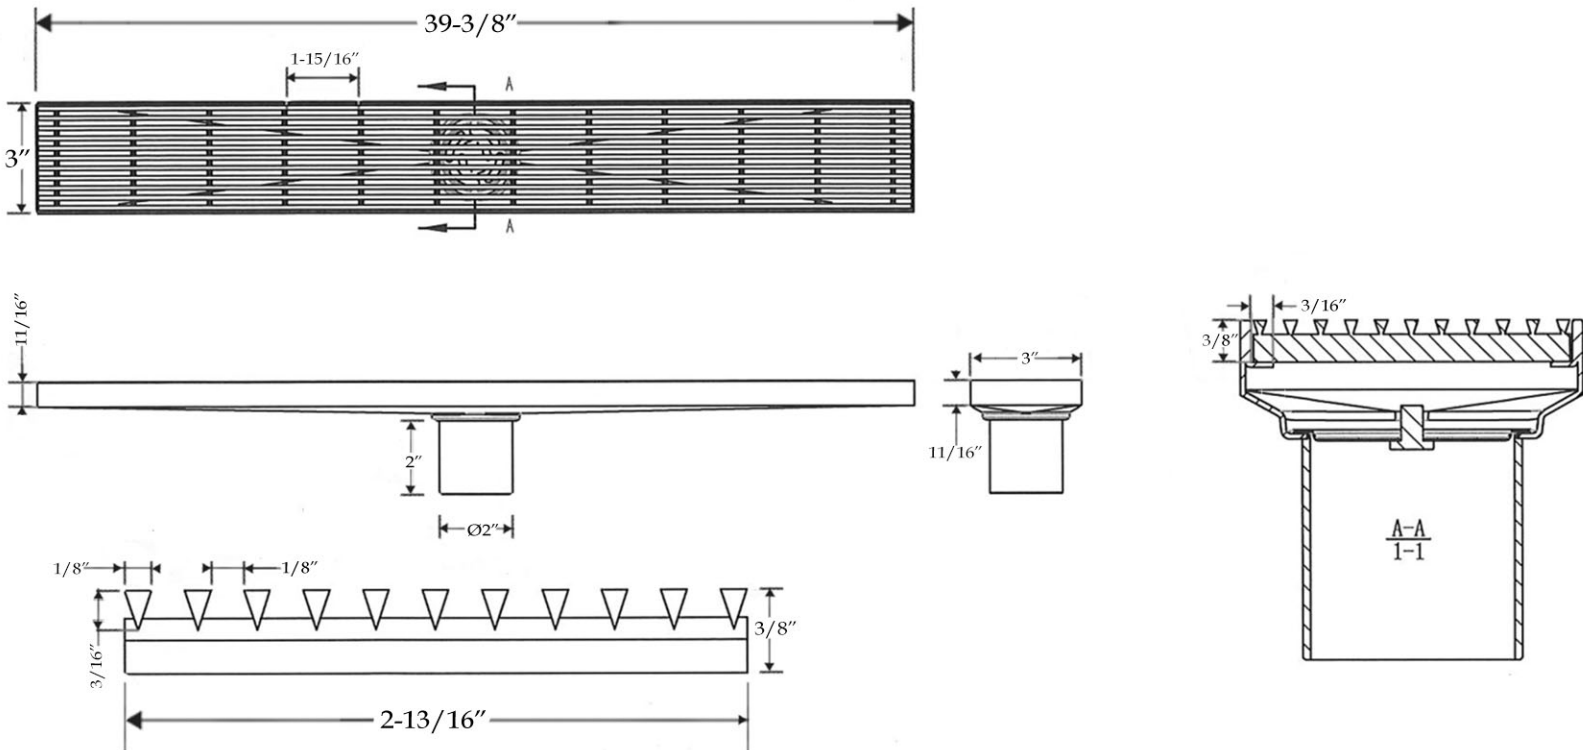

## Linear Shower Drain by Randolph Morris

Item #: RMFK-CLI100

2:1

All products and specifications are subject to change without notice. Randolph Morris is not responsible for typographical and/or dimensional errors. Typographical errors are subject to correction.

Note: Rough-in dimensions may vary +/- 1/2" and are subject to change. No responsibility is assumed by Randolph Morris.