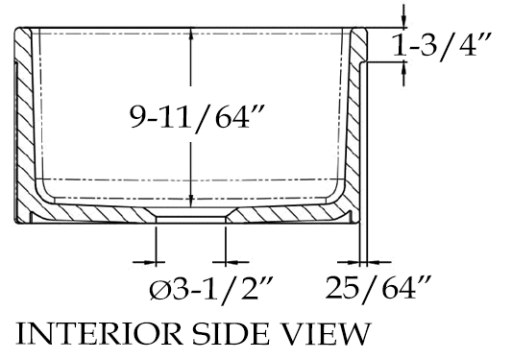

Single Bowl Kitchen Sink
by Randolph Morris

Item #: RMF30FW & RMF30LW

TOP VIEW

INTERIOR SIDE VIEW

FLUTED FRONT VIEW

FLAT FRONT VIEW

All products and specifications are subject to change without notice. Randolph Morris is not responsible for typographical and/or dimensional errors. Typographical errors are subject to correction.

Note: Rough-in dimensions may vary +/- 1/2" and are subject to change. No responsibility is assumed by Randolph Morris.