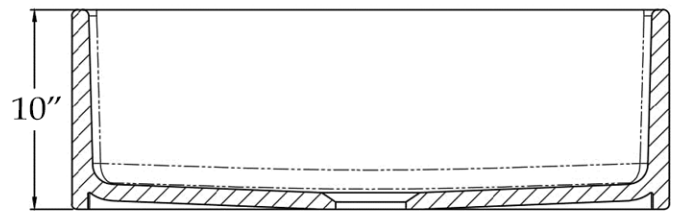

Single Bowl Kitchen Sink
by Randolph Morris

Item #: RMF30FW & RMF30LW

TOP VIEW

INTERIOR SIDE VIEW

FLUTED FRONT VIEW

FLAT FRONT VIEW

All products and specifications are subject to change without notice. Randolph Morris is not responsible for typographical and/or dimensional errors. Typographical errors are subject to correction.

Note: Rough-in dimensions may vary +/- 1/2" and are subject to change. No responsibility is assumed by Randolph Morris.