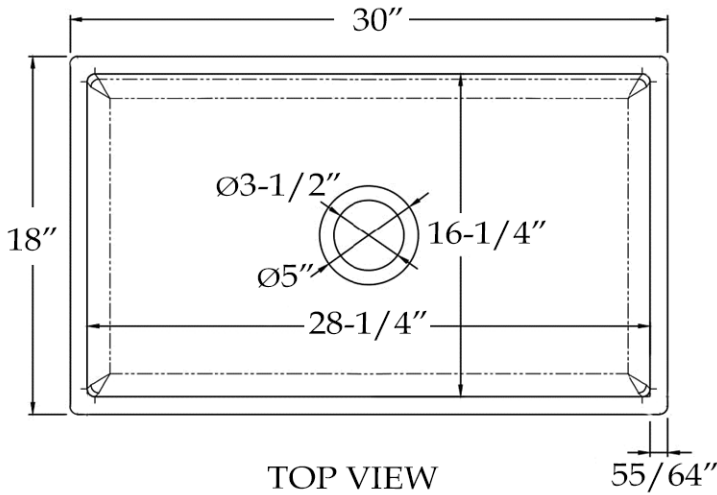

Single Bowl Kitchen Sink
by Randolph Morris

Item #: RMF30FW & RMF30LW

TOP VIEW

INTERIOR SIDE VIEW

FLUTED FRONT VIEW

FLAT FRONT VIEW

All products and specifications are subject to change without notice. Randolph Morris is not responsible for typographical and/or dimensional errors. Typographical errors are subject to correction.

Note: Rough-in dimensions may vary +/- 1/2" and are subject to change. No responsibility is assumed by Randolph Morris.