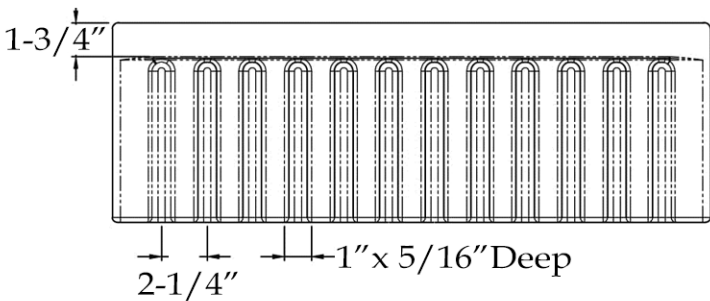

Single Bowl Kitchen Sink
by Randolph Morris

Item #: RMF30FW & RMF30LW

TOP VIEW

INTERIOR SIDE VIEW

FLUTED FRONT VIEW

FLAT FRONT VIEW

All products and specifications are subject to change without notice. Randolph Morris is not responsible for typographical and/or dimensional errors. Typographical errors are subject to correction.

Note: Rough-in dimensions may vary +/- 1/2" and are subject to change. No responsibility is assumed by Randolph Morris.