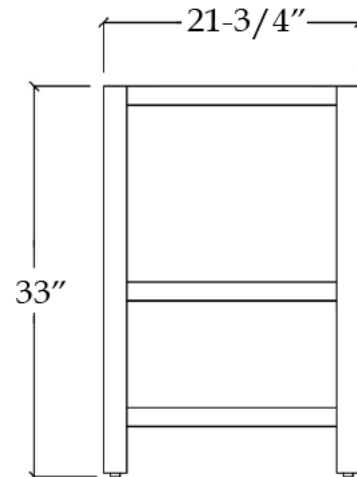

Vanity
by Randolph Morris

Item #: RMFED-48S

TOP VIEW

COUNTER-TOP

Back splash

FRONT VIEW

SIDE VIEW

All products and specifications are subject to change without notice. Randolph Morris is not responsible for typographical and/or dimensional errors. Typographical errors are subject to correction.

Note: Rough-in dimensions may vary +/- 1/2" and are subject to change. No responsibility is assumed by Randolph Morris.