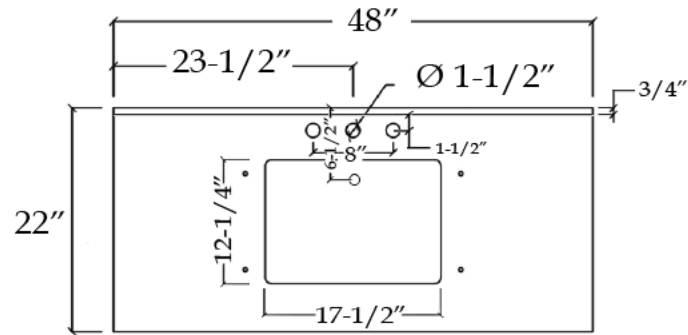

Vanity
by Randolph Morris

Item #: RMFED-48S

TOP VIEW

COUNTER-TOP

Back splash

FRONT VIEW

SIDE VIEW

All products and specifications are subject to change without notice. Randolph Morris is not responsible for typographical and/or dimensional errors. Typographical errors are subject to correction.

Note: Rough-in dimensions may vary +/- 1/2" and are subject to change. No responsibility is assumed by Randolph Morris.