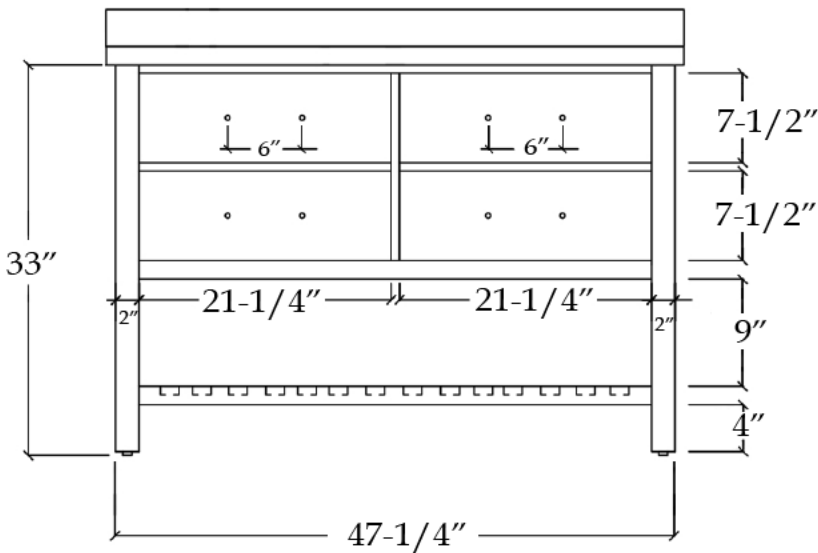

Vanity
by Randolph Morris

Item #: RMFED-48S

TOP VIEW

COUNTER-TOP

Back splash

FRONT VIEW

SIDE VIEW

All products and specifications are subject to change without notice. Randolph Morris is not responsible for typographical and/or dimensional errors. Typographical errors are subject to correction.

Note: Rough-in dimensions may vary +/- 1/2" and are subject to change. No responsibility is assumed by Randolph Morris.