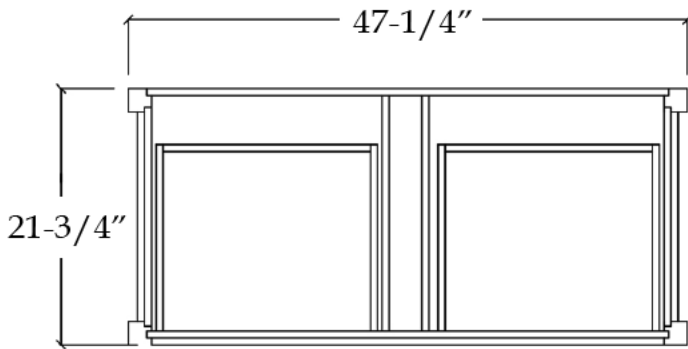

Vanity
by Randolph Morris

Item #: RMFED-48S

TOP VIEW

COUNTER-TOP

Back splash

FRONT VIEW

SIDE VIEW

All products and specifications are subject to change without notice. Randolph Morris is not responsible for typographical and/or dimensional errors. Typographical errors are subject to correction.

Note: Rough-in dimensions may vary +/- 1/2" and are subject to change. No responsibility is assumed by Randolph Morris.