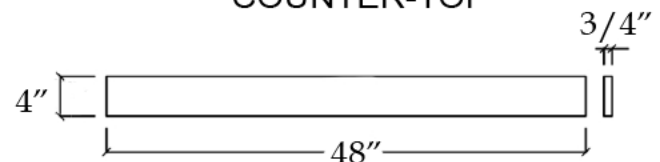

Vanity
by Randolph Morris

Item #: RMFED-48S

TOP VIEW

COUNTER-TOP

Back splash

FRONT VIEW

SIDE VIEW

All products and specifications are subject to change without notice. Randolph Morris is not responsible for typographical and/or dimensional errors. Typographical errors are subject to correction.

Note: Rough-in dimensions may vary +/- 1/2" and are subject to change. No responsibility is assumed by Randolph Morris.