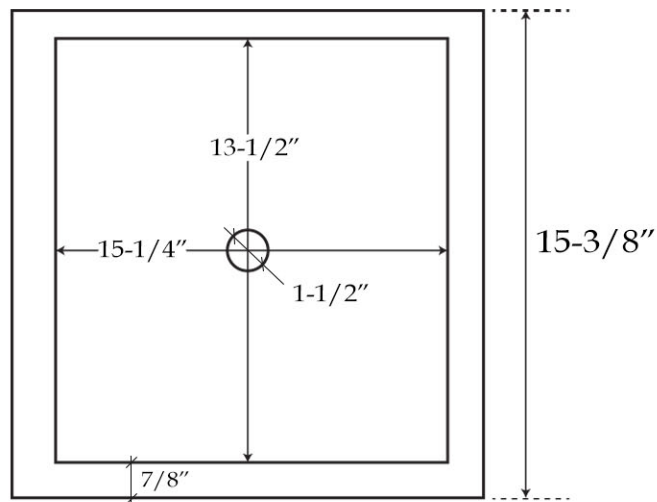

## Vessel Sink

by Randolph Morris

Item #: RMFA-X02

TOP VIEW

FRONT VIEW

All products and specifications are subject to change without notice. Randolph Morris is not responsible for typographical and/or dimensional errors. Typographical errors are subject to correction.

Note: Rough-in dimensions may vary +/- 1/2" and are subject to change. No responsibility is assumed by Randolph Morris.