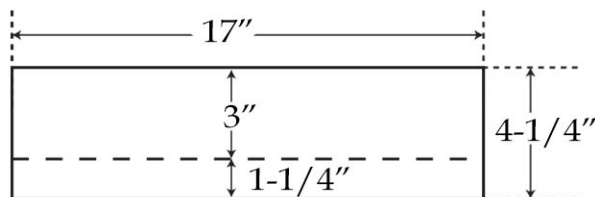

## Vessel Sink

by Randolph Morris

Item #: RMFA-X02

TOP VIEW

FRONT VIEW

All products and specifications are subject to change without notice. Randolph Morris is not responsible for typographical and/or dimensional errors. Typographical errors are subject to correction.

Note: Rough-in dimensions may vary +/- 1/2" and are subject to change. No responsibility is assumed by Randolph Morris.