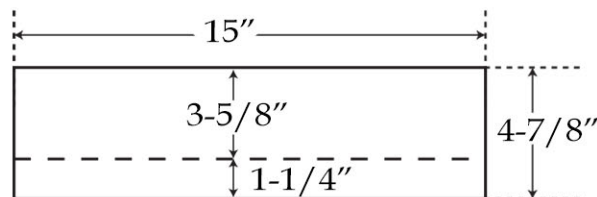

Vessel Sink

by Randolph Morris

Item #: RMFA-X01

TOP VIEW

FRONT VIEW

All products and specifications are subject to change without notice. Randolph Morris is not responsible for typographical and/or dimensional errors. Typographical errors are subject to correction.

Note: Rough-in dimensions may vary +/- 1/2" and are subject to change. No responsibility is assumed by Randolph Morris.