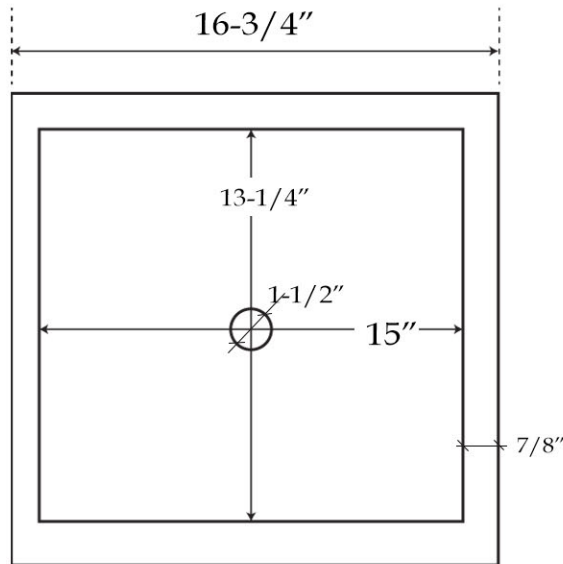

Vessel Sink

by Randolph Morris

Item #: RMFA-X01

TOP VIEW

FRONT VIEW

All products and specifications are subject to change without notice. Randolph Morris is not responsible for typographical and/or dimensional errors. Typographical errors are subject to correction.

Note: Rough-in dimensions may vary +/- 1/2" and are subject to change. No responsibility is assumed by Randolph Morris.