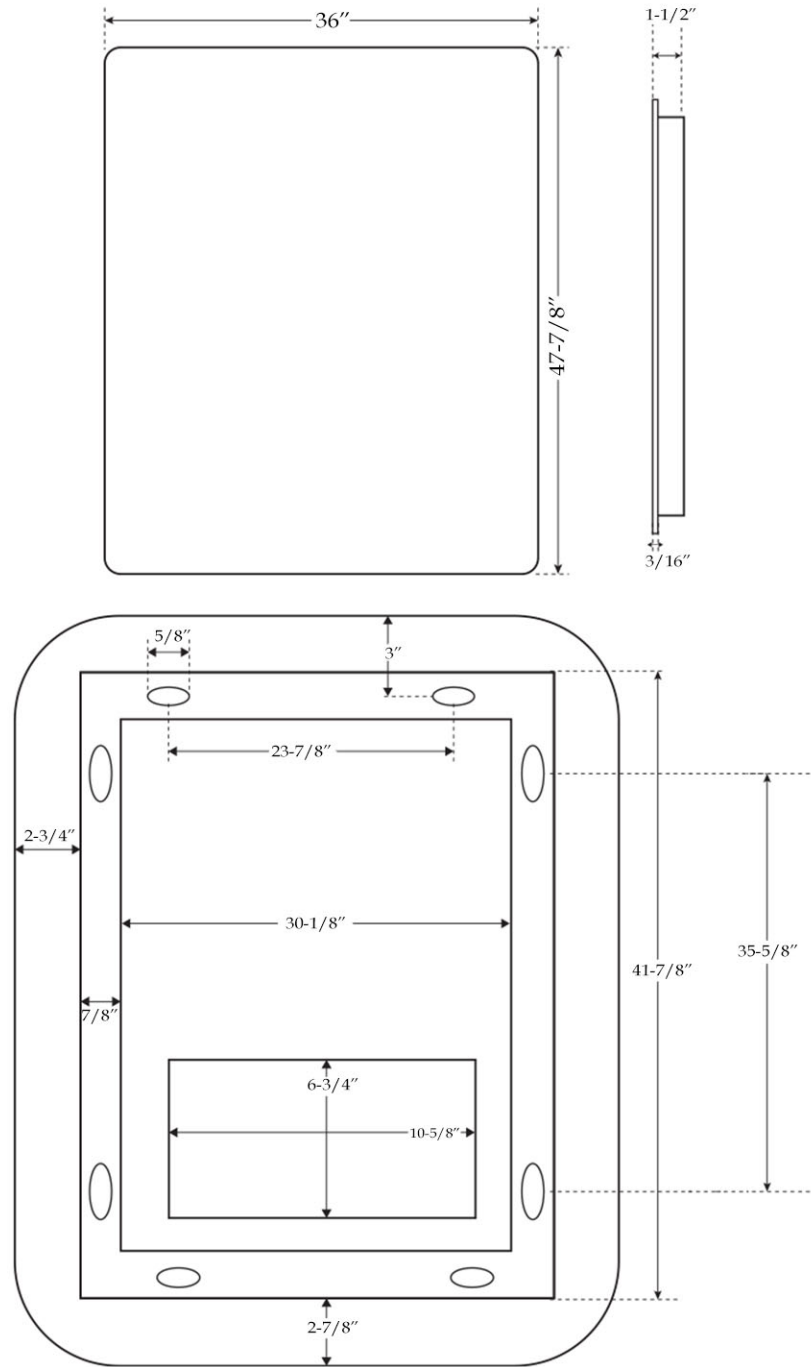

LED Wardrobe Mirror by Randolph Morris

Item #: RMFA-WM75-36

All products and specifications are subject to change without notice. Randolph Morris is not responsible for typographical and/or dimensional errors. Typographical errors are subject to correction.

Note: Rough-in dimensions may vary +/- 1/2" and are subject to change. No responsibility is assumed by Randolph Morris.