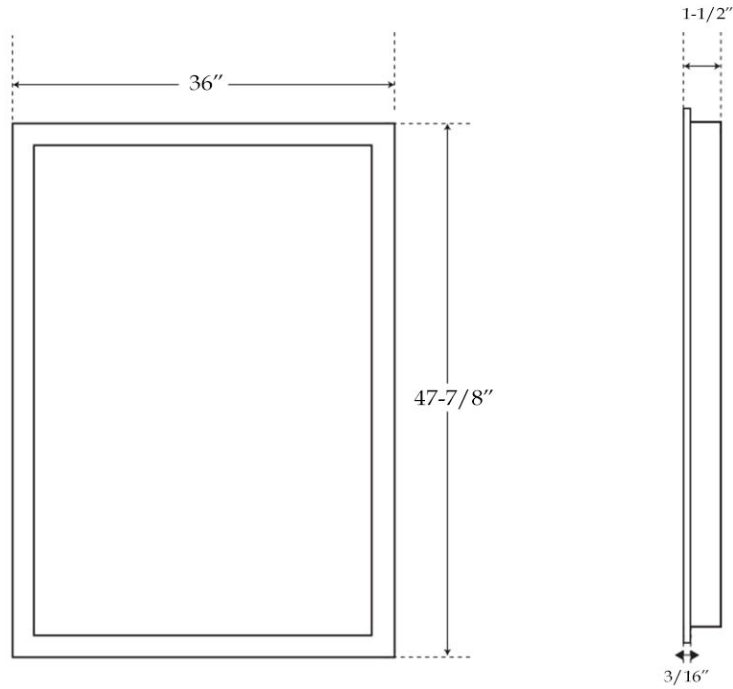

LED Wardrobe Mirror by Randolph Morris

Item #: RMFA-WM65-36

All products and specifications are subject to change without notice. Randolph Morris is not responsible for typographical and/or dimensional errors. Typographical errors are subject to correction.

Note: Rough-in dimensions may vary +/- 1/2" and are subject to change. No responsibility is assumed by Randolph Morris.