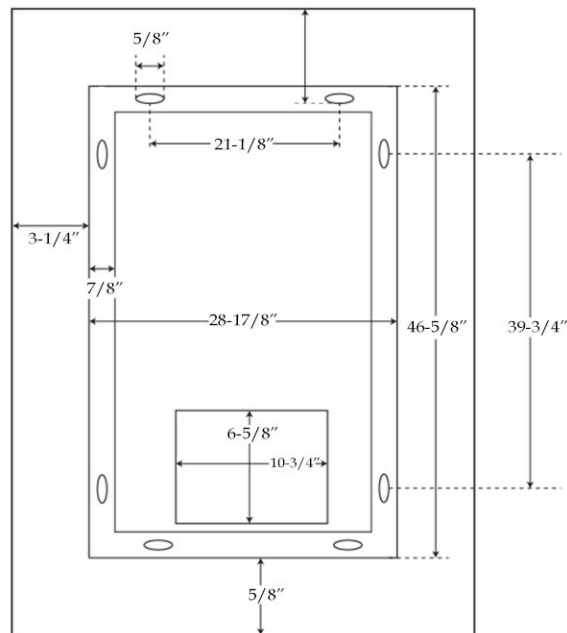

LED Wardrobe Mirror by Randolph Morris

Item #: RMFA-WM65-36

All products and specifications are subject to change without notice. Randolph Morris is not responsible for typographical and/or dimensional errors. Typographical errors are subject to correction.

Note: Rough-in dimensions may vary +/- 1/2" and are subject to change. No responsibility is assumed by Randolph Morris.