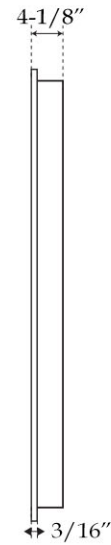

LED Mirror by Randolph Morris

Item #: RMFA-M75-24

TOP VIEW

SIDE VIEW

BACK VIEW

All products and specifications are subject to change without notice. Randolph Morris is not responsible for typographical and/or dimensional errors. Typographical errors are subject to correction.

Note: Rough-in dimensions may vary +/- 1/2" and are subject to change. No responsibility is assumed by Randolph Morris.