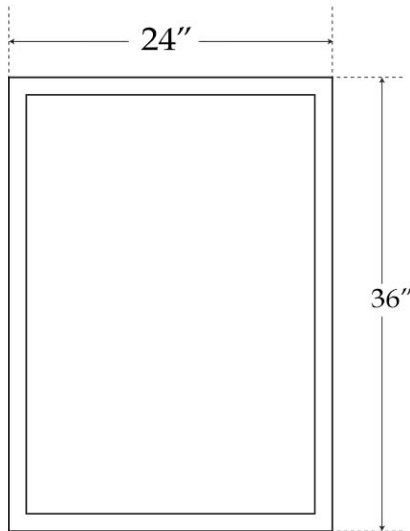

LED Mirror by Randolph Morris

Item #: RMFA-M75-24

TOP VIEW

SIDE VIEW

BACK VIEW

All products and specifications are subject to change without notice. Randolph Morris is not responsible for typographical and/or dimensional errors. Typographical errors are subject to correction.

Note: Rough-in dimensions may vary +/- 1/2" and are subject to change. No responsibility is assumed by Randolph Morris.