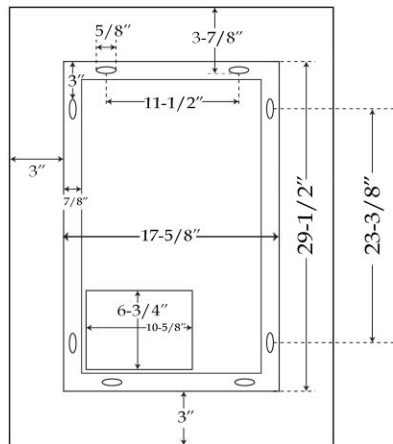

LED Mirror by Randolph Morris

Item #: RMFA-M75-24

TOP VIEW

SIDE VIEW

BACK VIEW

All products and specifications are subject to change without notice. Randolph Morris is not responsible for typographical and/or dimensional errors. Typographical errors are subject to correction.

Note: Rough-in dimensions may vary +/- 1/2" and are subject to change. No responsibility is assumed by Randolph Morris.