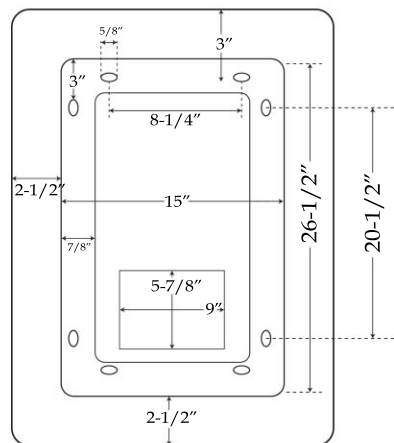

LED Mirror by Randolph Morris

Item #: RMFA-M75-20

TOP VIEW

SIDE VIEW

BACK VIEW

All products and specifications are subject to change without notice. Randolph Morris is not responsible for typographical and/or dimensional errors. Typographical errors are subject to correction.

Note: Rough-in dimensions may vary +/- 1/2" and are subject to change. No responsibility is assumed by Randolph Morris.