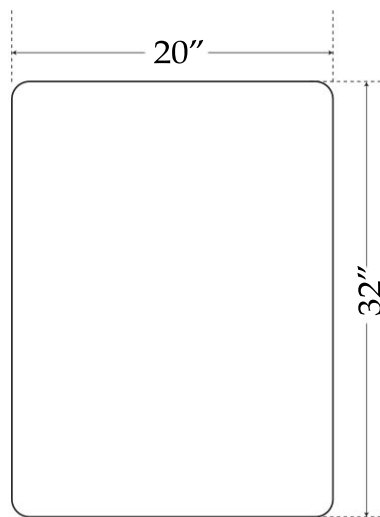

LED Mirror by Randolph Morris

Item #: RMFA-M75-20

TOP VIEW

SIDE VIEW

BACK VIEW

All products and specifications are subject to change without notice. Randolph Morris is not responsible for typographical and/or dimensional errors. Typographical errors are subject to correction.

Note: Rough-in dimensions may vary +/- 1/2" and are subject to change. No responsibility is assumed by Randolph Morris.