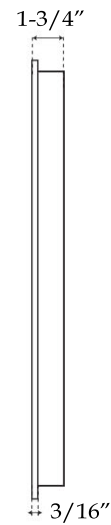

LED Mirror by Randolph Morris

Item #: RMFA-M75-20

TOP VIEW

SIDE VIEW

BACK VIEW

All products and specifications are subject to change without notice. Randolph Morris is not responsible for typographical and/or dimensional errors. Typographical errors are subject to correction.

Note: Rough-in dimensions may vary +/- 1/2" and are subject to change. No responsibility is assumed by Randolph Morris.