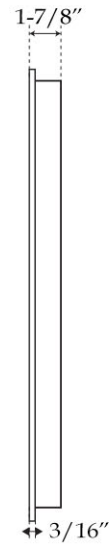

## LED Mirror by Randolph Morris

Item #: RMFA-M65-24

TOP VIEW

SIDE VIEW

BACK VIEW

All products and specifications are subject to change without notice. Randolph Morris is not responsible for typographical and/or dimensional errors. Typographical errors are subject to correction.

Note: Rough-in dimensions may vary +/- 1/2" and are subject to change. No responsibility is assumed by Randolph Morris.