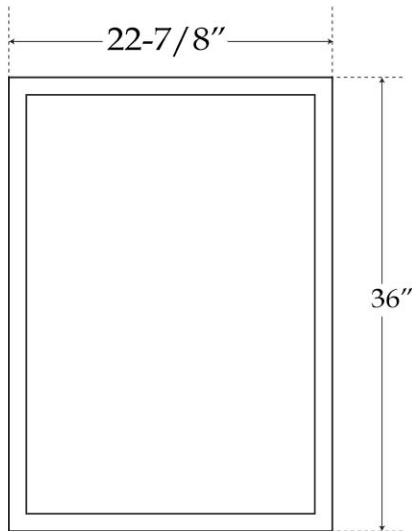

## LED Mirror by Randolph Morris

Item #: RMFA-M65-24

TOP VIEW

SIDE VIEW

BACK VIEW

All products and specifications are subject to change without notice. Randolph Morris is not responsible for typographical and/or dimensional errors. Typographical errors are subject to correction.

Note: Rough-in dimensions may vary +/- 1/2" and are subject to change. No responsibility is assumed by Randolph Morris.