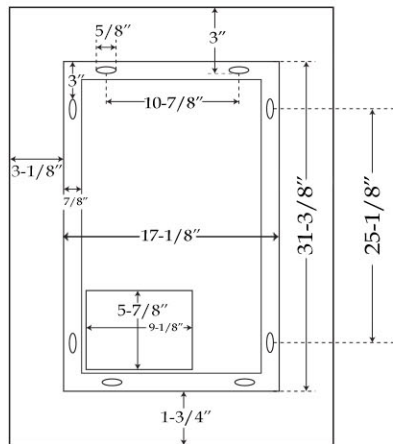

## LED Mirror by Randolph Morris

Item #: RMFA-M65-24

TOP VIEW

SIDE VIEW

BACK VIEW

All products and specifications are subject to change without notice. Randolph Morris is not responsible for typographical and/or dimensional errors. Typographical errors are subject to correction.

Note: Rough-in dimensions may vary +/- 1/2" and are subject to change. No responsibility is assumed by Randolph Morris.