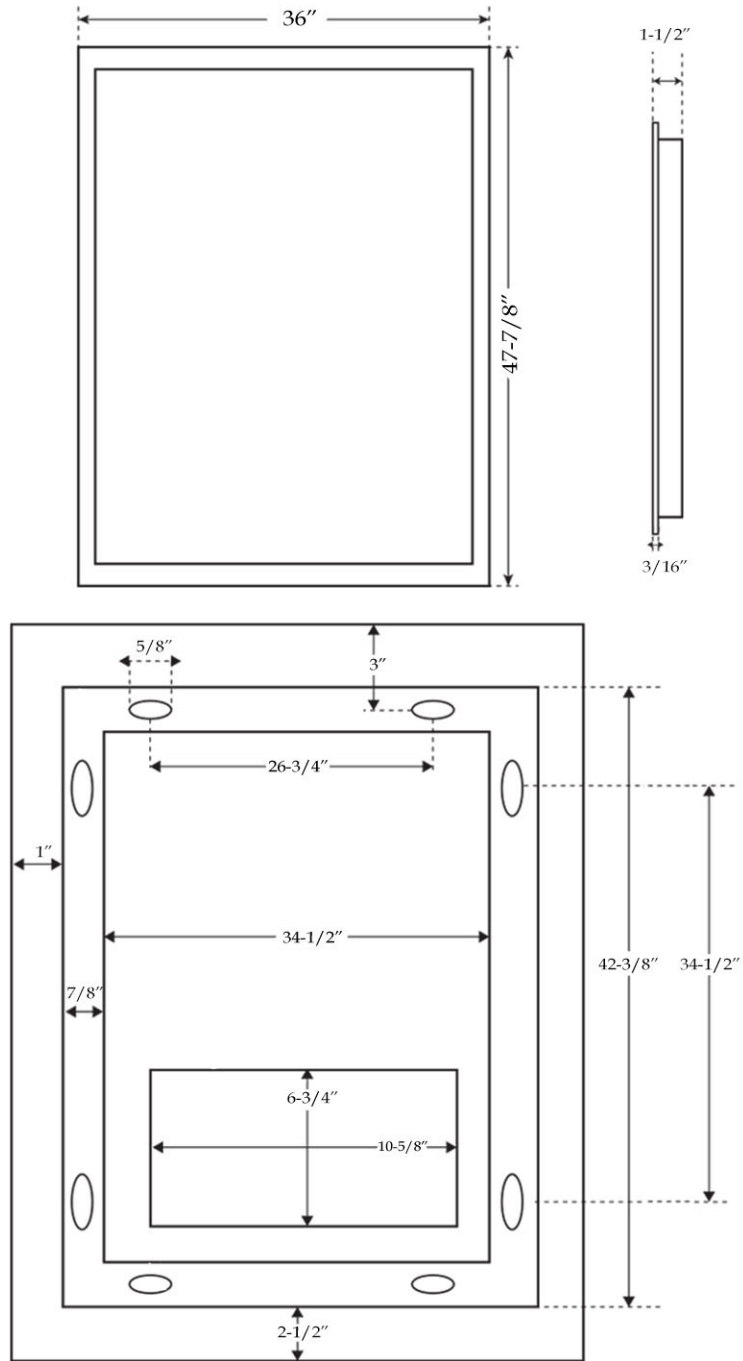

LED Mirror by Randolph Morris

Item #: RMFA-M64-36

All products and specifications are subject to change without notice. Randolph Morris is not responsible for typographical and/or dimensional errors. Typographical errors are subject to correction.

Note: Rough-in dimensions may vary +/- 1/2" and are subject to change. No responsibility is assumed by Randolph Morris.