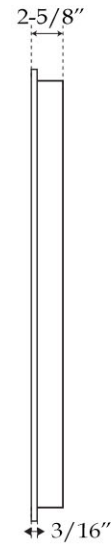

## LED Mirror by Randolph Morris

Item #: RMFA-M64-24

TOP VIEW

SIDE VIEW

BACK VIEW

All products and specifications are subject to change without notice. Randolph Morris is not responsible for typographical and/or dimensional errors. Typographical errors are subject to correction.

Note: Rough-in dimensions may vary +/- 1/2" and are subject to change. No responsibility is assumed by Randolph Morris.