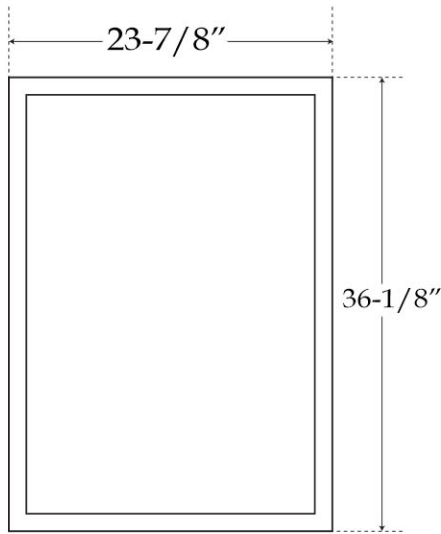

## LED Mirror by Randolph Morris

Item #: RMFA-M64-24

TOP VIEW

SIDE VIEW

BACK VIEW

All products and specifications are subject to change without notice. Randolph Morris is not responsible for typographical and/or dimensional errors. Typographical errors are subject to correction.

Note: Rough-in dimensions may vary +/- 1/2" and are subject to change. No responsibility is assumed by Randolph Morris.