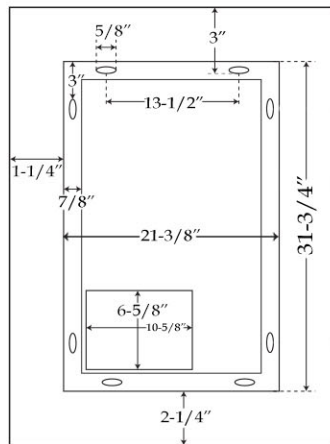

## LED Mirror by Randolph Morris

Item #: RMFA-M64-24

TOP VIEW

SIDE VIEW

BACK VIEW

All products and specifications are subject to change without notice. Randolph Morris is not responsible for typographical and/or dimensional errors. Typographical errors are subject to correction.

Note: Rough-in dimensions may vary +/- 1/2" and are subject to change. No responsibility is assumed by Randolph Morris.