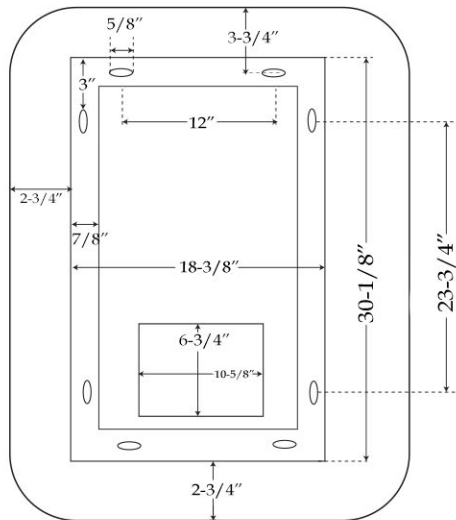

## LED Mirror by Randolph Morris

Item #: RMFA-M57-24

TOP VIEW

SIDE VIEW

BACK VIEW

All products and specifications are subject to change without notice. Randolph Morris is not responsible for typographical and/or dimensional errors. Typographical errors are subject to correction.

Note: Rough-in dimensions may vary +/- 1/2" and are subject to change. No responsibility is assumed by Randolph Morris.