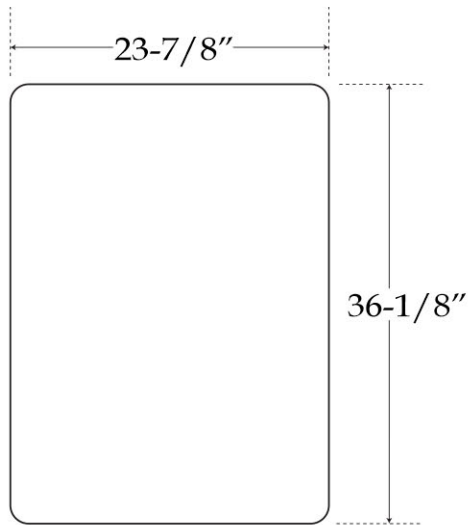

## LED Mirror by Randolph Morris

Item #: RMFA-M57-24

TOP VIEW

SIDE VIEW

BACK VIEW

All products and specifications are subject to change without notice. Randolph Morris is not responsible for typographical and/or dimensional errors. Typographical errors are subject to correction.

Note: Rough-in dimensions may vary +/- 1/2" and are subject to change. No responsibility is assumed by Randolph Morris.