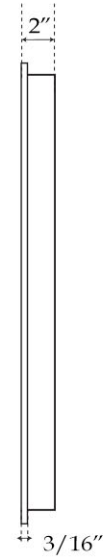

## LED Mirror by Randolph Morris

Item #: RMFA-M57-24

TOP VIEW

SIDE VIEW

BACK VIEW

All products and specifications are subject to change without notice. Randolph Morris is not responsible for typographical and/or dimensional errors. Typographical errors are subject to correction.

Note: Rough-in dimensions may vary +/- 1/2" and are subject to change. No responsibility is assumed by Randolph Morris.