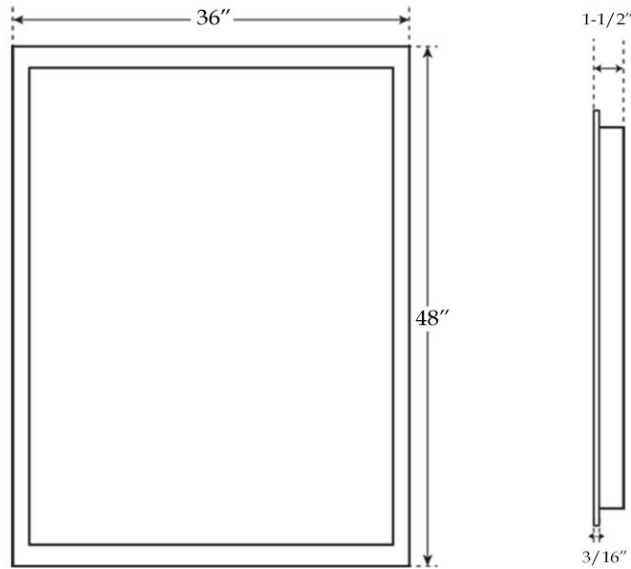

LED Mirror
by Randolph Morris

Item #: RMFA-M56-36

All products and specifications are subject to change without notice. Randolph Morris is not responsible for typographical and/or dimensional errors. Typographical errors are subject to correction.

Note: Rough-in dimensions may vary +/- 1/2" and are subject to change. No responsibility is assumed by Randolph Morris.