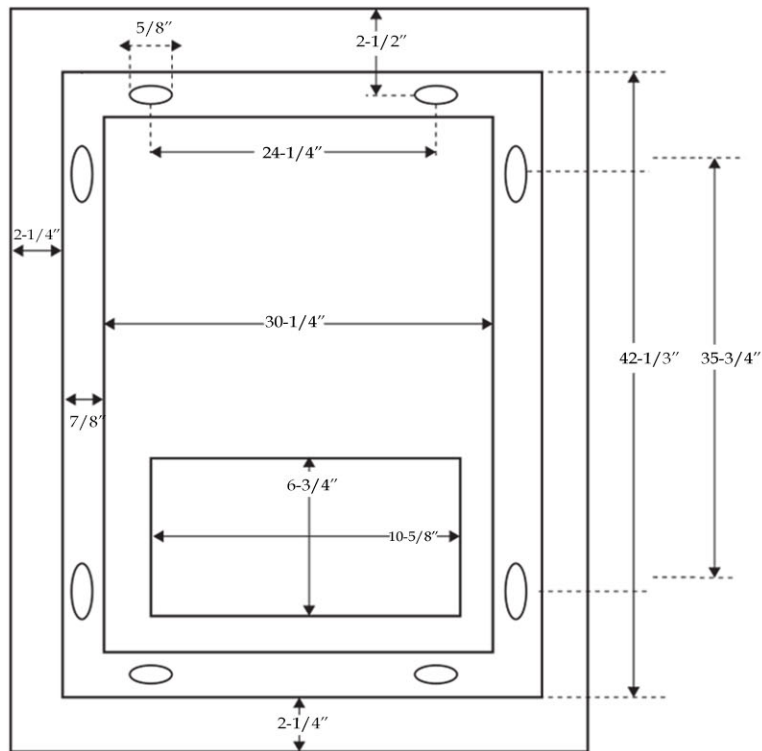

LED Mirror
by Randolph Morris

Item #: RMFA-M56-36

All products and specifications are subject to change without notice. Randolph Morris is not responsible for typographical and/or dimensional errors. Typographical errors are subject to correction.

Note: Rough-in dimensions may vary +/- 1/2" and are subject to change. No responsibility is assumed by Randolph Morris.