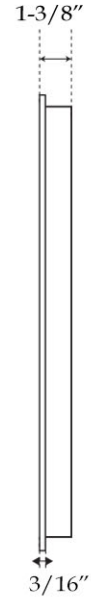

LED Mirror by Randolph Morris

Item #: RMFA-M56-24

TOP VIEW

SIDE VIEW

BACK VIEW

All products and specifications are subject to change without notice. Randolph Morris is not responsible for typographical and/or dimensional errors. Typographical errors are subject to correction.

Note: Rough-in dimensions may vary +/- 1/2" and are subject to change. No responsibility is assumed by Randolph Morris.