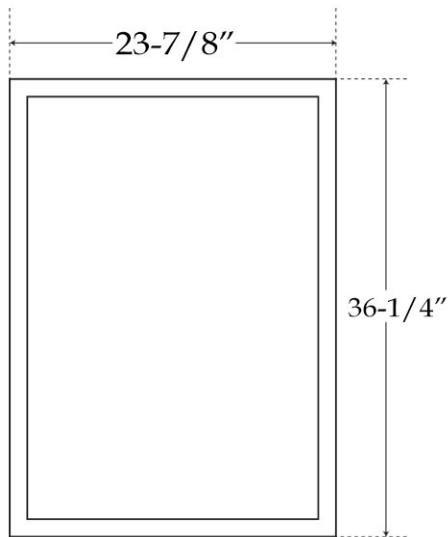

LED Mirror by Randolph Morris

Item #: RMFA-M56-24

TOP VIEW

SIDE VIEW

BACK VIEW

All products and specifications are subject to change without notice. Randolph Morris is not responsible for typographical and/or dimensional errors. Typographical errors are subject to correction.

Note: Rough-in dimensions may vary +/- 1/2" and are subject to change. No responsibility is assumed by Randolph Morris.