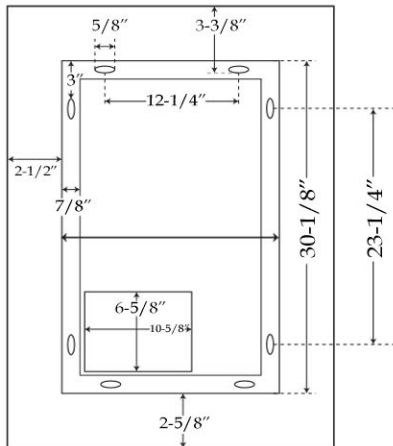

LED Mirror by Randolph Morris

Item #: RMFA-M56-24

TOP VIEW

SIDE VIEW

BACK VIEW

All products and specifications are subject to change without notice. Randolph Morris is not responsible for typographical and/or dimensional errors. Typographical errors are subject to correction.

Note: Rough-in dimensions may vary +/- 1/2" and are subject to change. No responsibility is assumed by Randolph Morris.