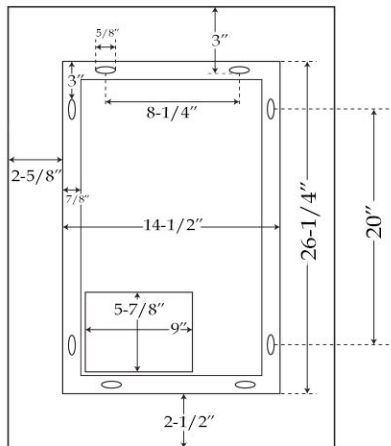

LED Mirror by Randolph Morris

Item #: RMFA-M56-20

TOP VIEW

SIDE VIEW

BACK VIEW

All products and specifications are subject to change without notice. Randolph Morris is not responsible for typographical and/or dimensional errors. Typographical errors are subject to correction.

Note: Rough-in dimensions may vary +/- 1/2" and are subject to change. No responsibility is assumed by Randolph Morris.