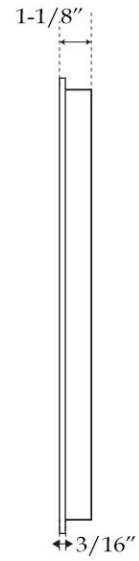

LED Mirror by Randolph Morris

Item #: RMFA-M56-20

TOP VIEW

SIDE VIEW

BACK VIEW

All products and specifications are subject to change without notice. Randolph Morris is not responsible for typographical and/or dimensional errors. Typographical errors are subject to correction.

Note: Rough-in dimensions may vary +/- 1/2" and are subject to change. No responsibility is assumed by Randolph Morris.