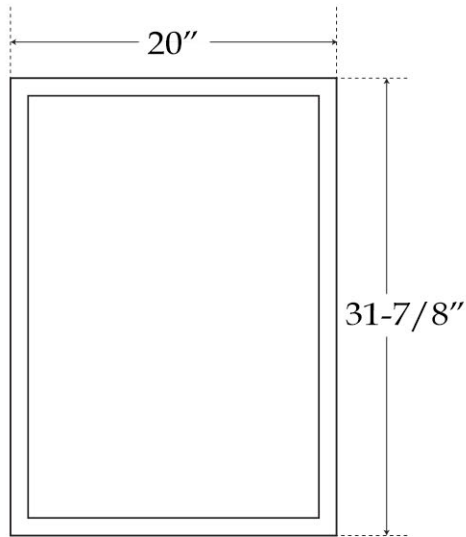

LED Mirror by Randolph Morris

Item #: RMFA-M56-20

TOP VIEW

SIDE VIEW

BACK VIEW

All products and specifications are subject to change without notice. Randolph Morris is not responsible for typographical and/or dimensional errors. Typographical errors are subject to correction.

Note: Rough-in dimensions may vary +/- 1/2" and are subject to change. No responsibility is assumed by Randolph Morris.