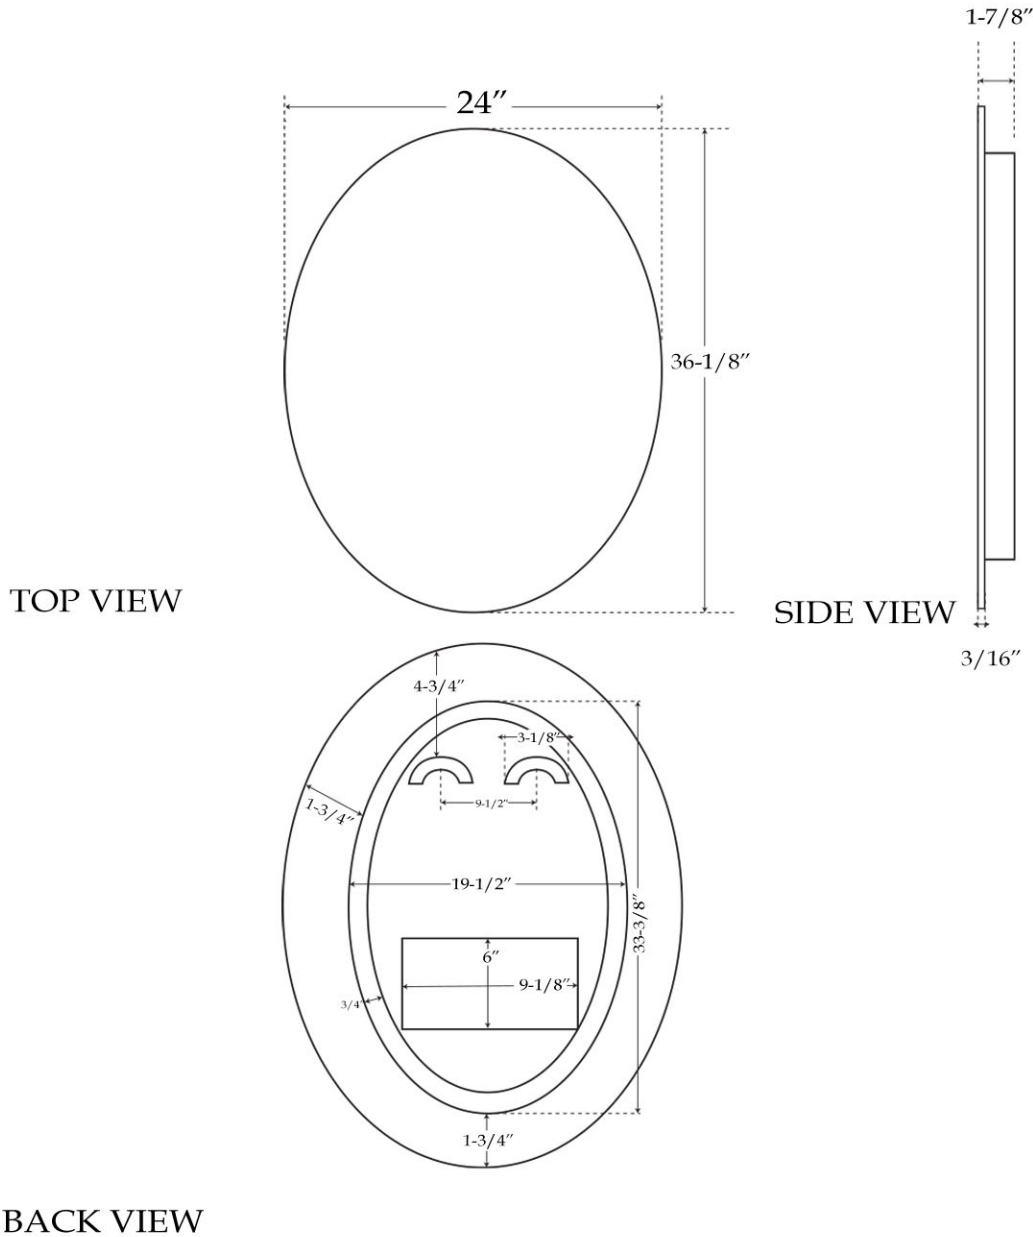

LED Mirror by Randolph Morris

Item #: RMFA-M36

All products and specifications are subject to change without notice. Randolph Morris is not responsible for typographical and/or dimensional errors. Typographical errors are subject to correction.

Note: Rough-in dimensions may vary +/- 1/2" and are subject to change. No responsibility is assumed by Randolph Morris.