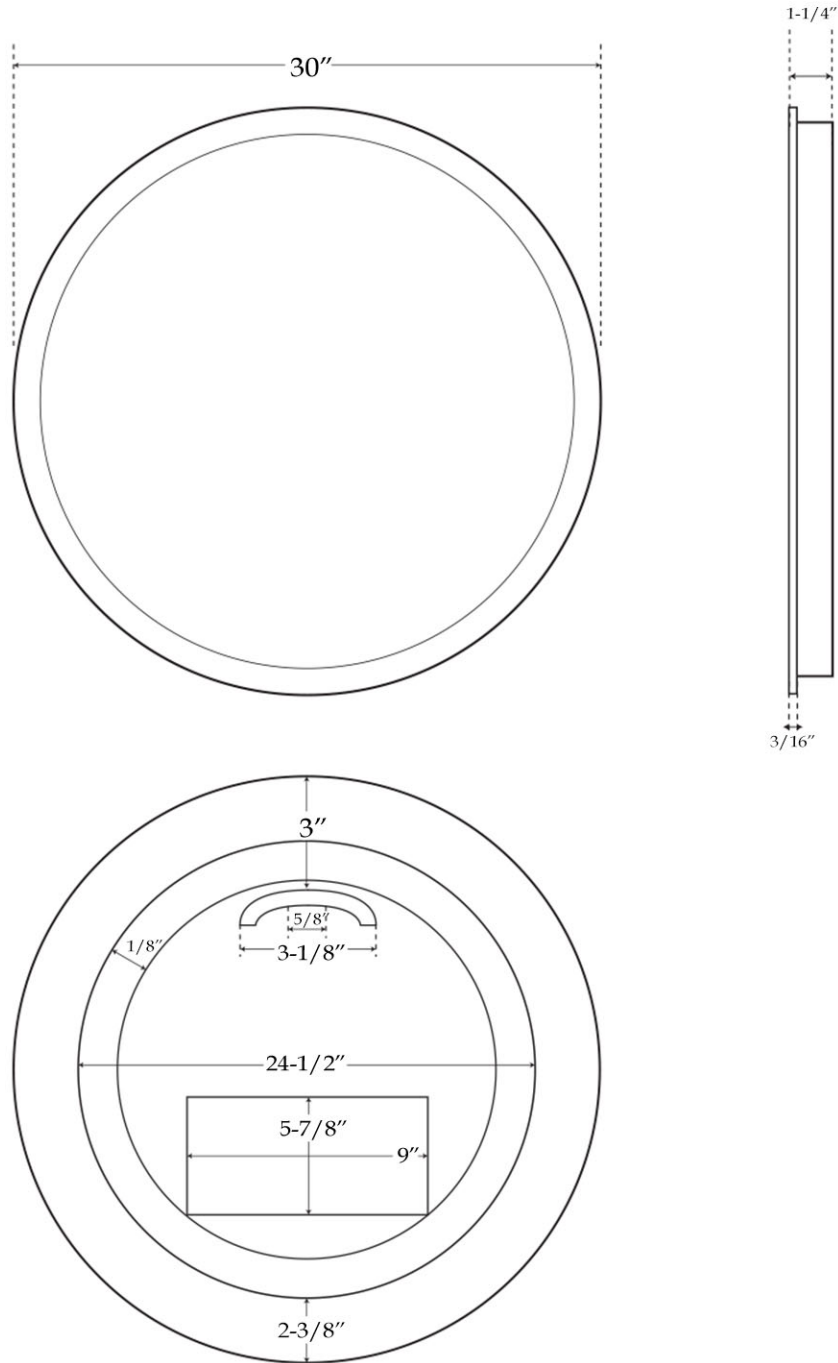

## LED Mirror by Randolph Morris

Item #: RMFA-M28-30

All products and specifications are subject to change without notice. Randolph Morris is not responsible for typographical and/or dimensional errors. Typographical errors are subject to correction.

Note: Rough-in dimensions may vary +/- 1/2" and are subject to change. No responsibility is assumed by Randolph Morris.