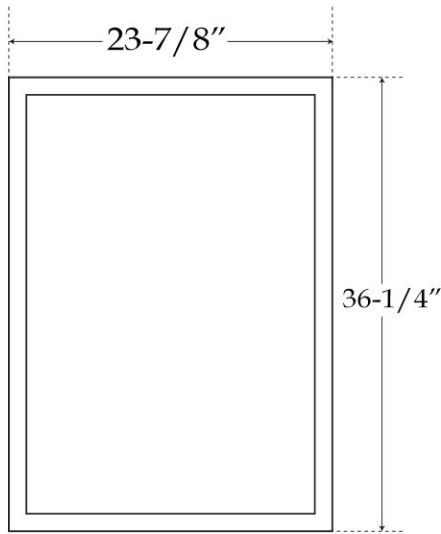

LED Mirror by Randolph Morris

Item #: RMFA-M10-24

TOP VIEW

SIDE VIEW

BACK VIEW

All products and specifications are subject to change without notice. Randolph Morris is not responsible for typographical and/or dimensional errors. Typographical errors are subject to correction.

Note: Rough-in dimensions may vary +/- 1/2" and are subject to change. No responsibility is assumed by Randolph Morris.