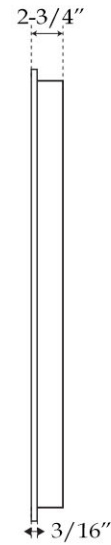

LED Mirror by Randolph Morris

Item #: RMFA-M10-24

TOP VIEW

SIDE VIEW

BACK VIEW

All products and specifications are subject to change without notice. Randolph Morris is not responsible for typographical and/or dimensional errors. Typographical errors are subject to correction.

Note: Rough-in dimensions may vary +/- 1/2" and are subject to change. No responsibility is assumed by Randolph Morris.