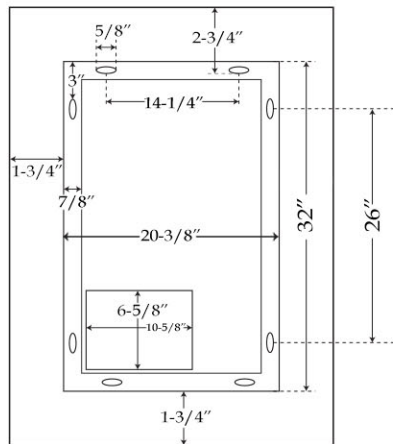

LED Mirror by Randolph Morris

Item #: RMFA-M10-24

TOP VIEW

SIDE VIEW

BACK VIEW

All products and specifications are subject to change without notice. Randolph Morris is not responsible for typographical and/or dimensional errors. Typographical errors are subject to correction.

Note: Rough-in dimensions may vary +/- 1/2" and are subject to change. No responsibility is assumed by Randolph Morris.