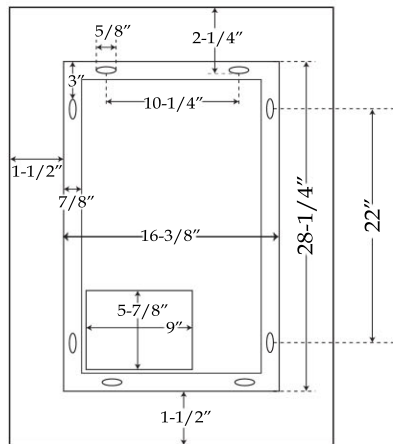

## LED Mirror by Randolph Morris

Item #: RMFA-M10-20

TOP VIEW

SIDE VIEW

BACK VIEW

All products and specifications are subject to change without notice. Randolph Morris is not responsible for typographical and/or dimensional errors. Typographical errors are subject to correction.

Note: Rough-in dimensions may vary +/- 1/2" and are subject to change. No responsibility is assumed by Randolph Morris.