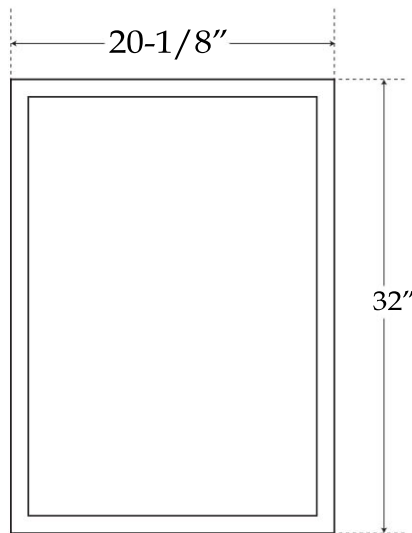

## LED Mirror by Randolph Morris

Item #: RMFA-M10-20

TOP VIEW

SIDE VIEW

BACK VIEW

All products and specifications are subject to change without notice. Randolph Morris is not responsible for typographical and/or dimensional errors. Typographical errors are subject to correction.

Note: Rough-in dimensions may vary +/- 1/2" and are subject to change. No responsibility is assumed by Randolph Morris.