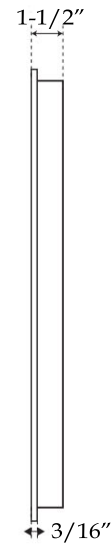

## LED Mirror by Randolph Morris

Item #: RMFA-M10-20

TOP VIEW

SIDE VIEW

BACK VIEW

All products and specifications are subject to change without notice. Randolph Morris is not responsible for typographical and/or dimensional errors. Typographical errors are subject to correction.

Note: Rough-in dimensions may vary +/- 1/2" and are subject to change. No responsibility is assumed by Randolph Morris.