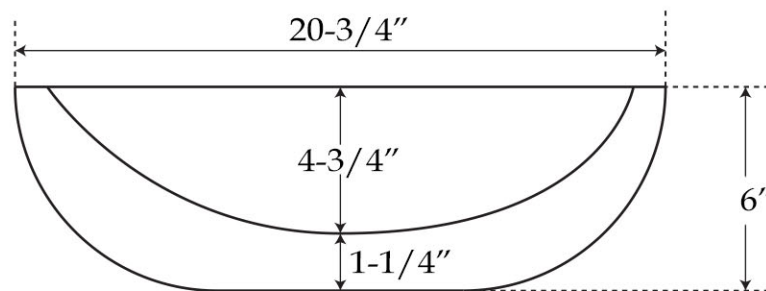

Marble Vessel Sink

by Randolph Morris

Item #: RMFA-948

TOP VIEW

FRONT VIEW

All products and specifications are subject to change without notice. Randolph Morris is not responsible for typographical and/or dimensional errors. Typographical errors are subject to correction.

Note: Rough-in dimensions may vary +/- 1/2" and are subject to change. No responsibility is assumed by Randolph Morris.