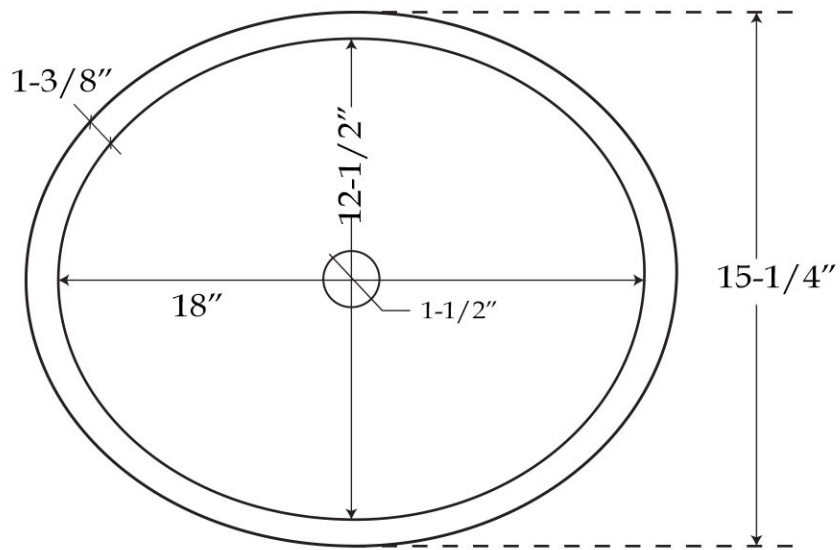

Marble Vessel Sink

by Randolph Morris

Item #: RMFA-948

TOP VIEW

FRONT VIEW

All products and specifications are subject to change without notice. Randolph Morris is not responsible for typographical and/or dimensional errors. Typographical errors are subject to correction.

Note: Rough-in dimensions may vary +/- 1/2" and are subject to change. No responsibility is assumed by Randolph Morris.