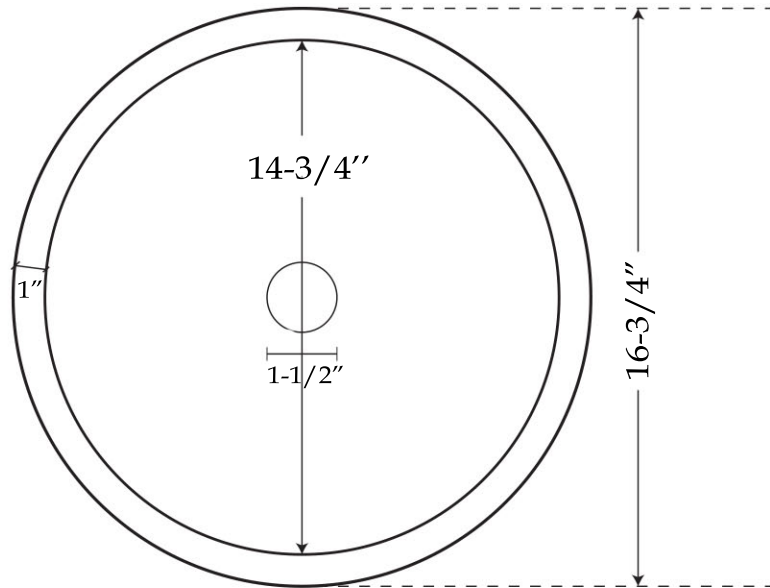

Marble Vessel Sink  
by Randolph Morris

Item #: RMFA-751

TOP VIEW

FRONT VIEW

All products and specifications are subject to change without notice. Randolph Morris is not responsible for typographical and/or dimensional errors. Typographical errors are subject to correction.

Note: Rough-in dimensions may vary +/- 1/2" and are subject to change. No responsibility is assumed by Randolph Morris.