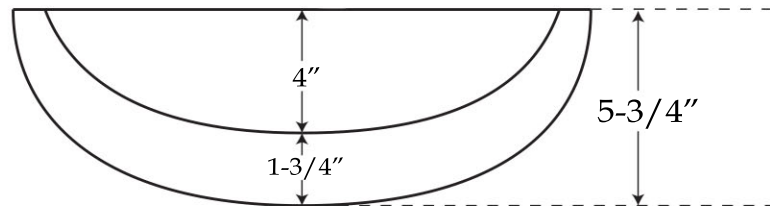

Marble Vessel Sink  
by Randolph Morris

Item #: RMFA-751

TOP VIEW

FRONT VIEW

All products and specifications are subject to change without notice. Randolph Morris is not responsible for typographical and/or dimensional errors. Typographical errors are subject to correction.

Note: Rough-in dimensions may vary +/- 1/2" and are subject to change. No responsibility is assumed by Randolph Morris.