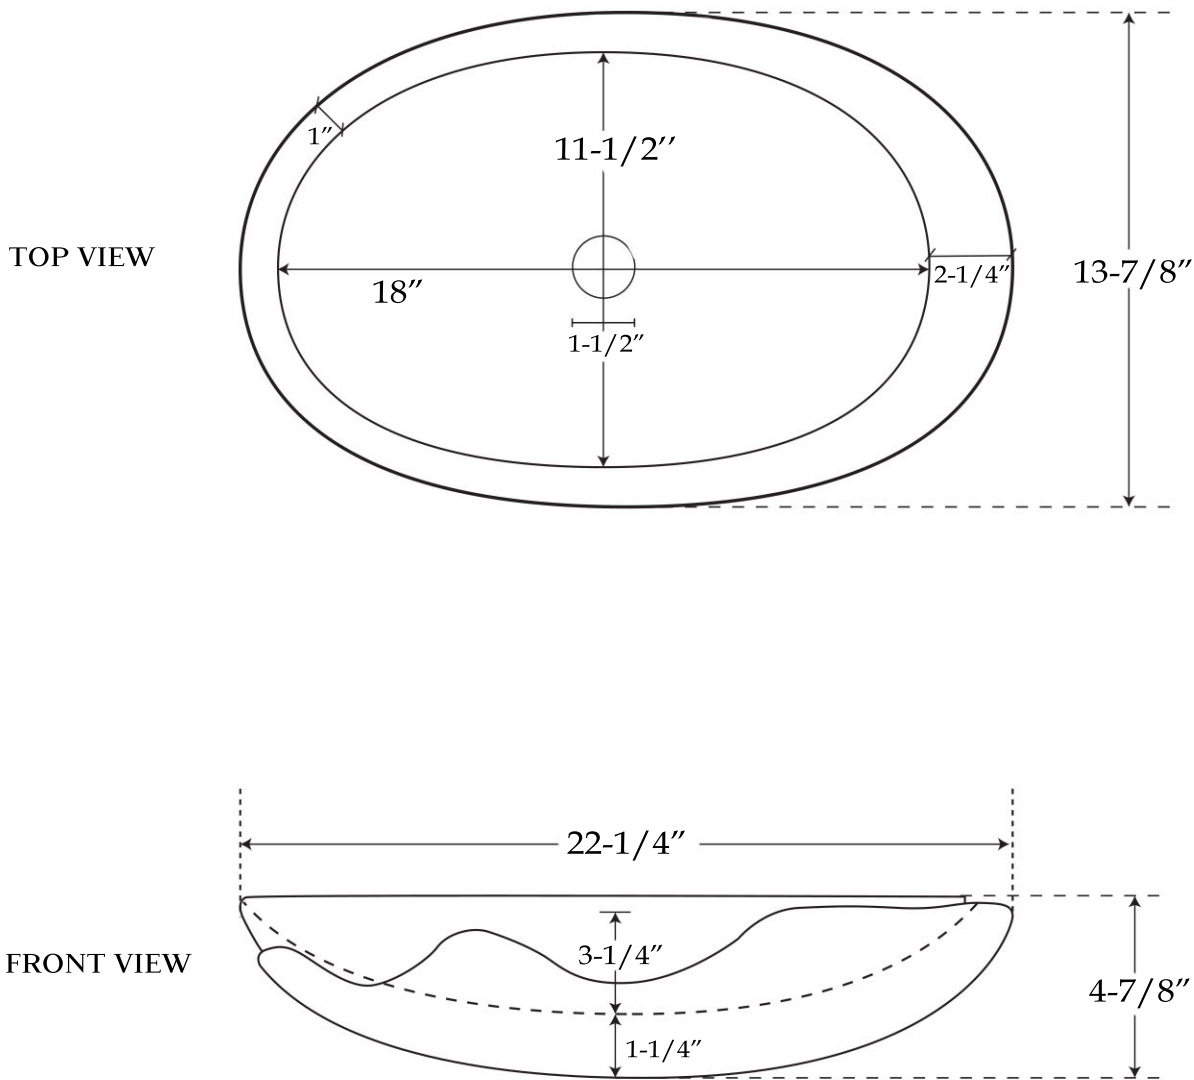

## Vessel Sink by Randolph Morris

Item #: RMFA-626

All products and specifications are subject to change without notice. Randolph Morris is not responsible for typographical and/or dimensional errors. Typographical errors are subject to correction.

Note: Rough-in dimensions may vary +/- 1/2" and are subject to change. No responsibility is assumed by Randolph Morris.