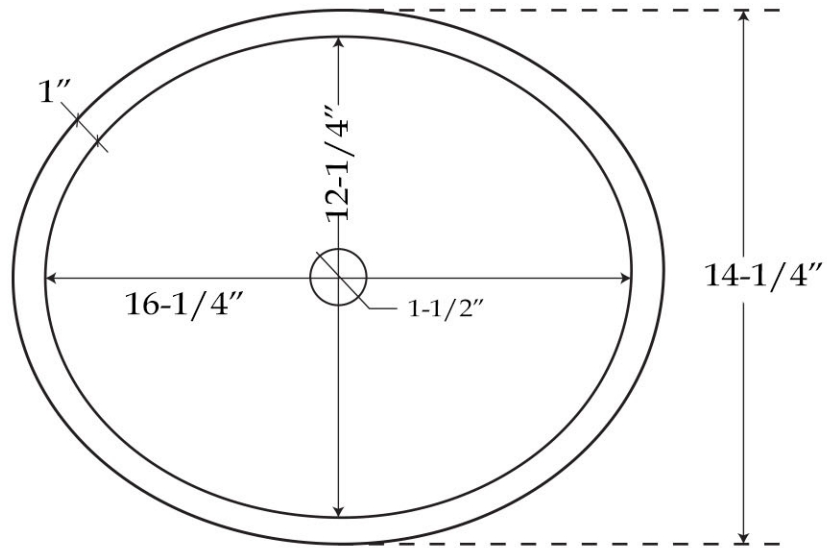

Marble Vessel Sink

by Randolph Morris

Item #: RMFA-337

TOP VIEW

FRONT VIEW

All products and specifications are subject to change without notice. Randolph Morris is not responsible for typographical and/or dimensional errors. Typographical errors are subject to correction.

Note: Rough-in dimensions may vary +/- 1/2" and are subject to change. No responsibility is assumed by Randolph Morris.