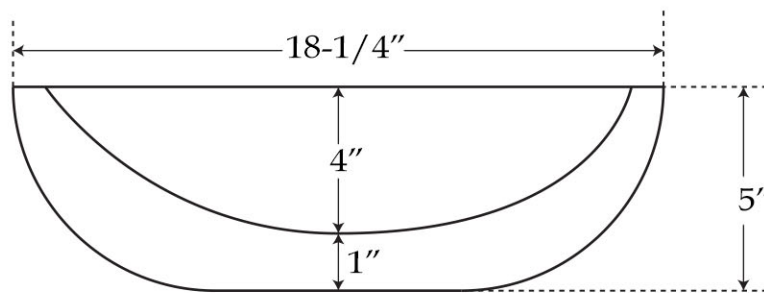

Marble Vessel Sink

by Randolph Morris

Item #: RMFA-337

TOP VIEW

FRONT VIEW

All products and specifications are subject to change without notice. Randolph Morris is not responsible for typographical and/or dimensional errors. Typographical errors are subject to correction.

Note: Rough-in dimensions may vary +/- 1/2" and are subject to change. No responsibility is assumed by Randolph Morris.