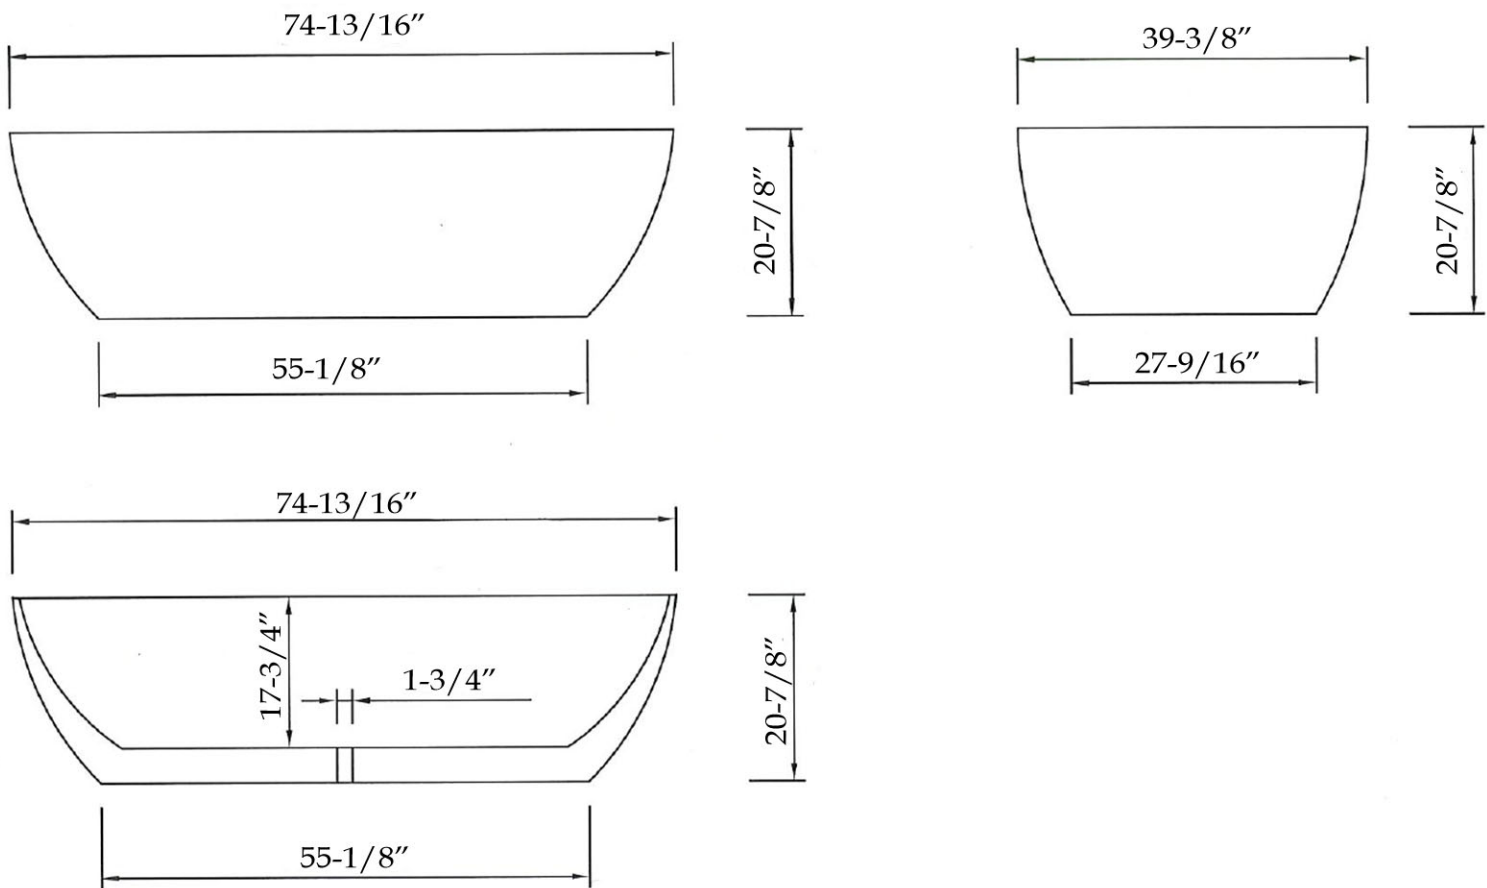

## Contemporary Tub by Randolph Morris

Item #: RMFA-314

All products and specifications are subject to change without notice. Randolph Morris is not responsible for typographical and/or dimensional errors. Typographical errors are subject to correction.

Note: Rough-in dimensions may vary  $\pm 1/2$ " and are subject to change. No responsibility is assumed by Randolph Morris.