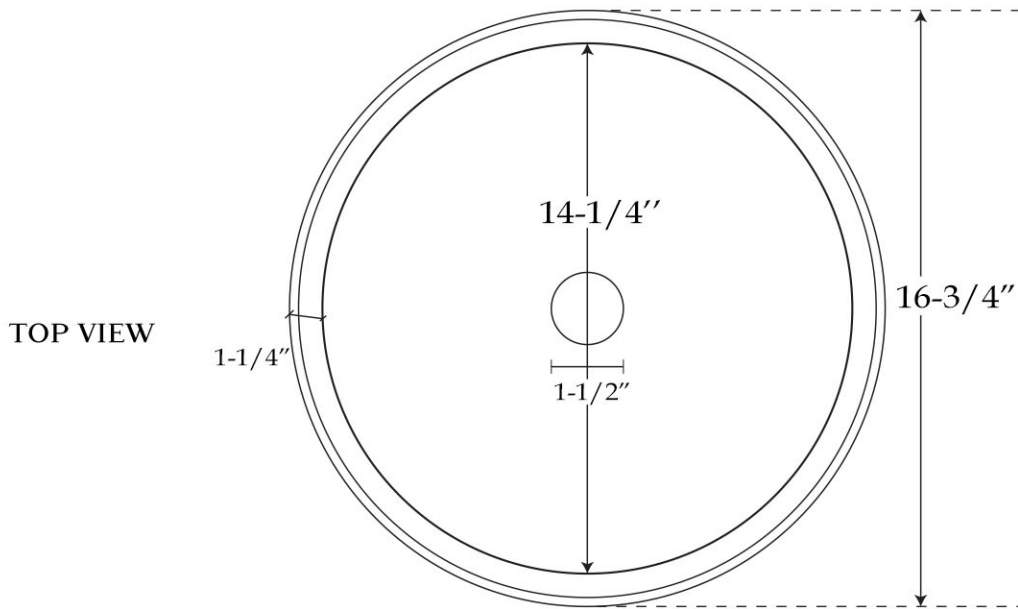

Marble Vessel Sink  
by Randolph Morris

Item #: RMFA-106

All products and specifications are subject to change without notice. Randolph Morris is not responsible for typographical and/or dimensional errors. Typographical errors are subject to correction.

Note: Rough-in dimensions may vary +/- 1/2" and are subject to change. No responsibility is assumed by Randolph Morris.