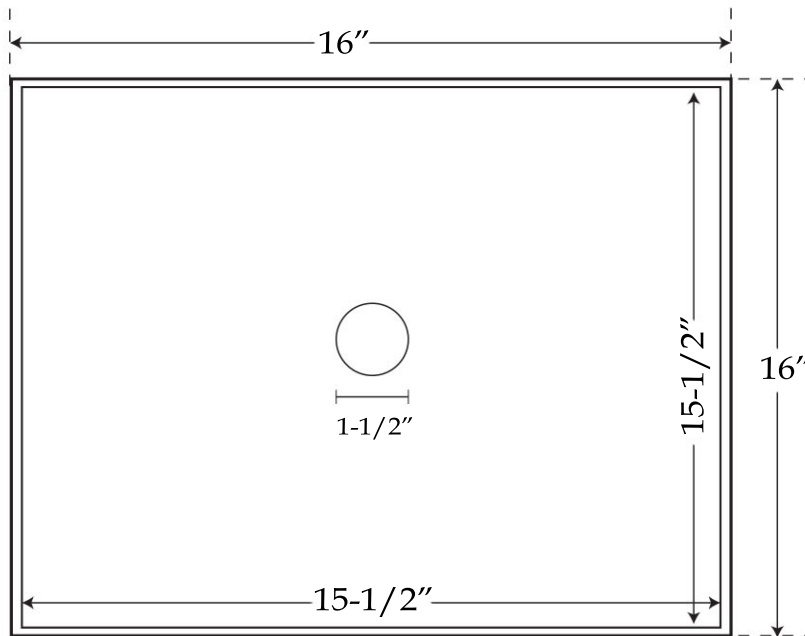

Marble Vessel Sink by Randolph Morris

Item #: RMFA-033

TOP VIEW

FRONT VIEW

All products and specifications are subject to change without notice. Randolph Morris is not responsible for typographical and/or dimensional errors. Typographical errors are subject to correction.

Note: Rough-in dimensions may vary +/- 1/2" and are subject to change. No responsibility is assumed by Randolph Morris.